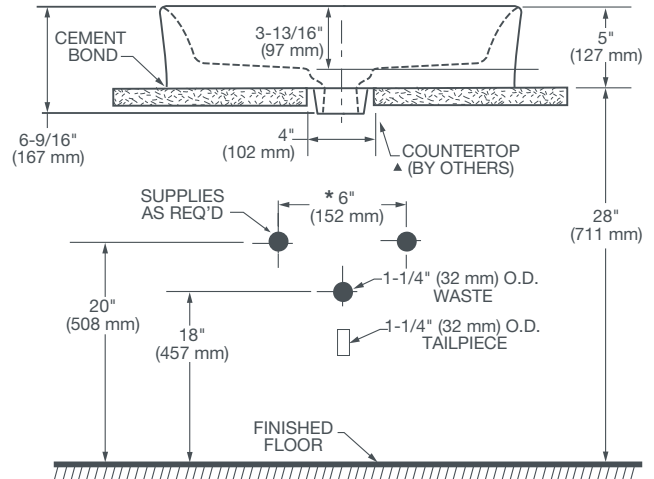

DIMENSIONS

NOMINAL DIMENSIONS

22" x 15" (557 mm x 380 mm)
5" (127 mm) height above counter

BOWL INSIDE DIMENSIONS

20-7/8" (531 mm) wide
13-15/16" (354 mm) front to back
3-13/16" (97 mm) depth

COLORS/FINISHES

POP® RECTANGLE VESSEL LAVATORY

NOTES:

Dimensions shown for location supplies and "P" trap are suggested. Provide suitable reinforcement for all wall supports. Slab/pedestal anchors and mounting features to be furnished by others. Fittings not included with fixture and must be ordered separately. Installation Instructions supplied with lavatory.

IMPORTANT:

Dimensions of fixtures are nominal and may vary within the range of tolerance established by ANSI standards. These measurements are subject to change or cancellation. No responsibility is assumed for use of superseded or voided pages.