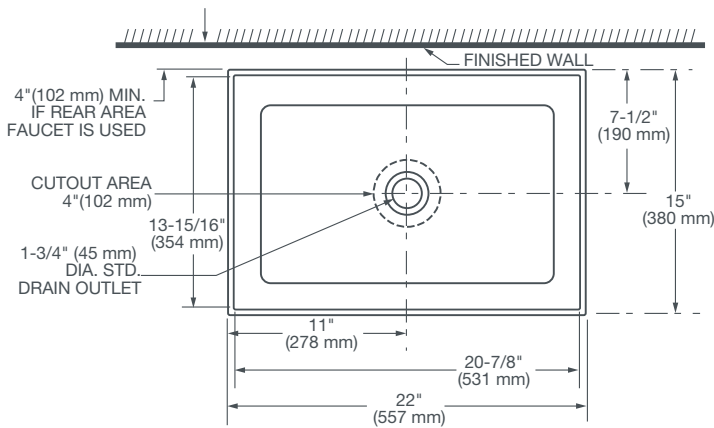

DIMENSIONS

NOMINAL DIMENSIONS

22" x 15" (557 mm x 380 mm)
5" (127 mm) height above counter

BOWL INSIDE DIMENSIONS

20-7/8" (531 mm) wide
13-15/16" (354 mm) front to back
3-13/16" (97 mm) depth

COLORS/FINISHES

POP® RECTANGLE VESSEL LAVATORY

NOTES:

Dimensions shown for location supplies and "P" trap are suggested. Provide suitable reinforcement for all wall supports. Slab/pedestal anchors and mounting features to be furnished by others. Fittings not included with fixture and must be ordered separately. Installation Instructions supplied with lavatory.

IMPORTANT:

Dimensions of fixtures are nominal and may vary within the range of tolerance established by ANSI standards. These measurements are subject to change or cancellation. No responsibility is assumed for use of superseded or voided pages.