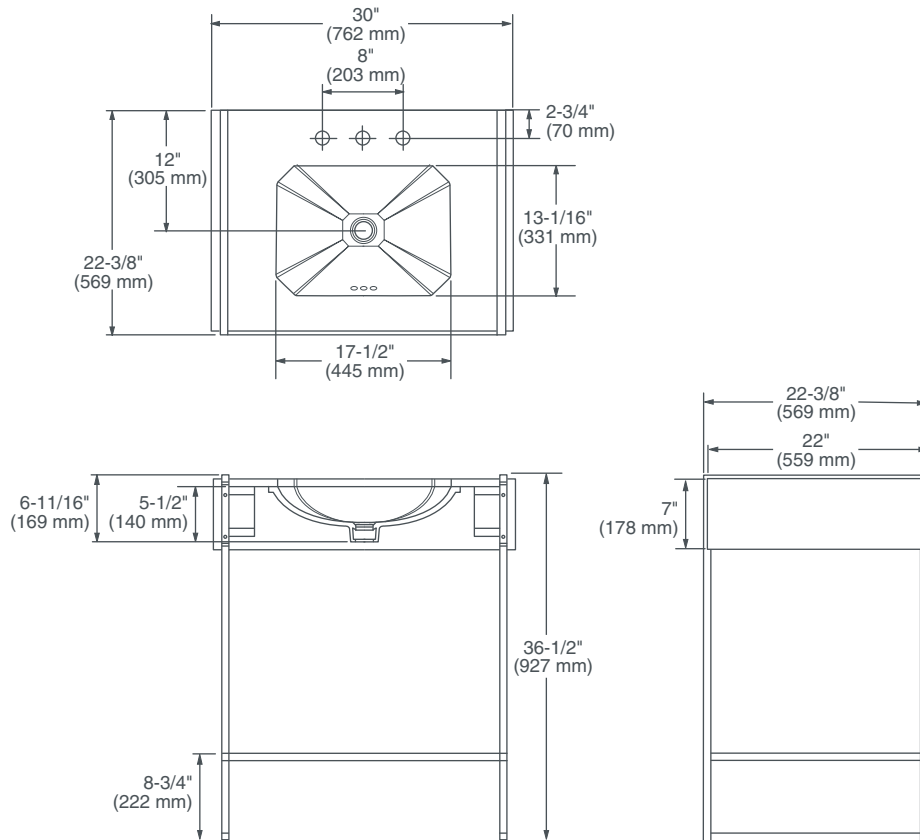

DIMENSIONS

NOMINAL DIMENSIONS

30" x 22-1/2" x 36-1/2" (762 x 572 x 927 mm)

COLORS/FINISHES

Satin Brass (427), Platinum Nickel (150),
Carrara Marble (550)

COMPONENTS

D19080000.550 — Marble Top Console - No Hole

D19080003.550 — Marble Top Console - Three Hole

D21065000.150 — Console Frame - Platinum Nickel

D21065000.427 — Console Frame - Satin Brass

D20205000.415 — Undercounter Lavatory

ROUGH IN DIAGRAM SHOWN
ON NEXT PAGE

DXV BELSHIRE™ CONSOLE

NOTES:

Fittings not included with fixture and must be ordered separately.

Installation Instructions supplied with lavatory.

IMPORTANT:

Dimensions of fixtures are nominal and may vary within the range of tolerance established by ANSI standards.