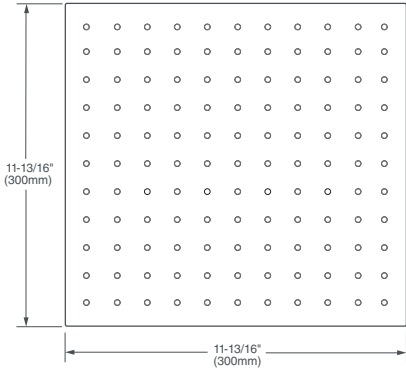

SHOWERHEAD

12" SLIM SQUARE

- Brass construction
- Easy clean rubber nozzles
- 1/2" NPT

CODES AND STANDARDS

Meets or Exceeds ASME A112.18.1/CSA B125.1

AVAILABLE FINISHES

Polished Chrome

FINISH CODE

100

DESCRIPTION

12" Slim Square Showerhead

PRODUCT NUMBER

D35700442.XXX

IMPORTANT: These measurements are subject to change or cancellation. No responsibility is assumed for use of superseded or voided pages.