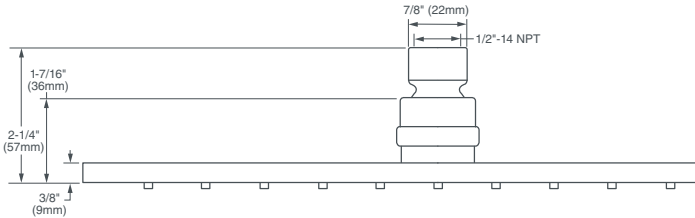

SHOWERHEAD

12" SLIM SQUARE

- Brass construction
- Easy clean rubber nozzles
- 1/2" NPT

CODES AND STANDARDS

Meets or Exceeds ASME A112.18.1/CSA B125.1

AVAILABLE FINISHES

Polished Chrome

FINISH CODE

100

DESCRIPTION

12" Slim Square Showerhead

PRODUCT NUMBER

D35700442.XXX

IMPORTANT: These measurements are subject to change or cancellation. No responsibility is assumed for use of superseded or voided pages.