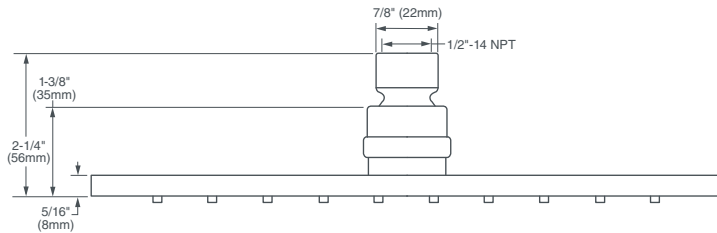

AMERICAN STANDARD

SHOWERHEAD

10" SLIM SQUARE

- Brass construction
- Easy clean rubber nozzles
- 1/2" NPT

CODES AND STANDARDS

Meets or Exceeds ASME A112.18.1/CSA B125.1

AVAILABLE FINISHES

Polished Chrome

FINISH CODE

100

DESCRIPTION

10" Slim Square Showerhead

PRODUCT NUMBER

D35700440.XXX

IMPORTANT: These measurements are subject to change or cancellation. No responsibility is assumed for use of superseded or voided pages.