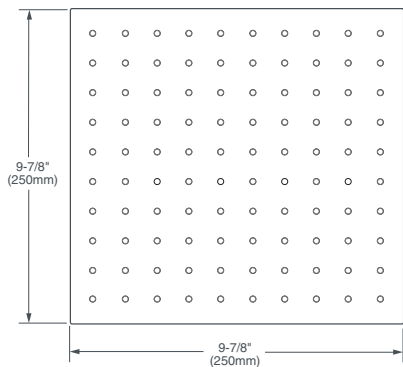

AMERICAN STANDARD

SHOWERHEAD

10" SLIM SQUARE

- Brass construction
- Easy clean rubber nozzles
- 1/2" NPT

CODES AND STANDARDS

Meets or Exceeds ASME A112.18.1/CSA B125.1

AVAILABLE FINISHES

Polished Chrome

FINISH CODE

100

DESCRIPTION

10" Slim Square Showerhead

PRODUCT NUMBER

D35700440.XXX

IMPORTANT: These measurements are subject to change or cancellation. No responsibility is assumed for use of superseded or voided pages.