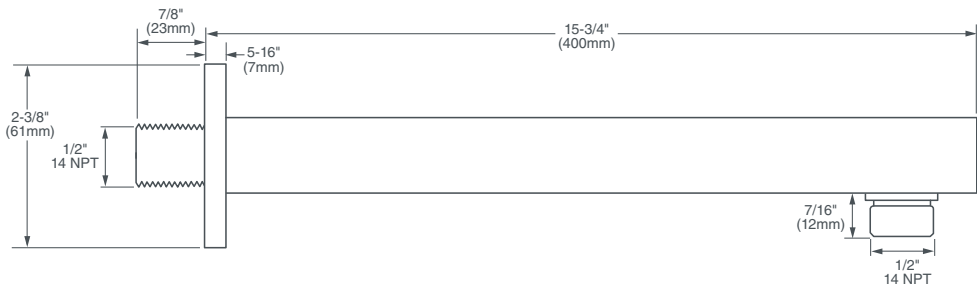

SHOWER ARM

16" SQUARE

- 16" Square brass shower arm
- 1/2" NPT

AVAILABLE FINISHES
Polished Chrome

FINISH CODE
100

DESCRIPTION
16" Square Shower Arm

PRODUCT NUMBER
D35700426.XXX

IMPORTANT: These measurements are subject to change or cancellation. No responsibility is assumed for use of superseded or voided pages.