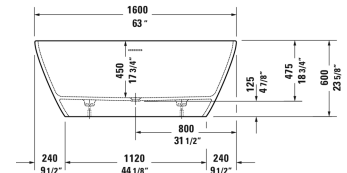

D-Neo Bathtub # 700477000000090

| < 63" Inch > |

Bathtub	Dimension	Weight	Order number
freestanding, with two backrest slopes, with seamless panel and support frame, with special waste and overflow, cUPC® listed*, DuraSolid® A , Filling capacity 58.1 gal , water level 14.5 Inch			
Colors			
00 White			
Variant			
Base tub	63" x 29 1/2" Inch	233.7 lb	700477000000090
Infobox			
* Complies with the following standards: CSA B45.5/IAPMO Z124			
Suitable products			
Drop-in drain (PVC), for all back-to-wall, corner and freestanding bathtubs, cUPC® listed*,			791281
Drop-in drain (ABS), for all back-to-wall, corner and freestanding bathtubs, cUPC® listed*,			791282

All drawings contain the necessary measurements which are subject to standard tolerances. They are stated in inch & mm and are non-binding. Exact measurements, in particular for customized installation scenarios, can only be taken from the finished ceramic piece.