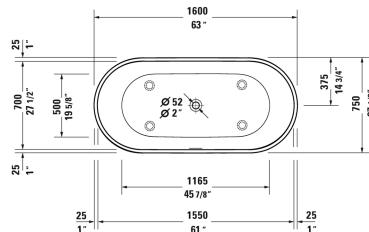

D-Neo Bathtub # 700477000000090

| < 63" Inch > |

Bathtub	Dimension	Weight	Order number
freestanding, with two backrest slopes, with seamless panel and support frame, with special waste and overflow, cUPC® listed*, DuraSolid® A , Filling capacity 58.1 gal , water level 14.5 Inch			
Colors			
00 White			
Variant			
Base tub	63" x 29 1/2" Inch	233.7 lb	700477000000090
Infobox			
* Complies with the following standards: CSA B45.5/IAPMO Z124			
Suitable products			
Drop-in drain (PVC), for all back-to-wall, corner and freestanding bathtubs, cUPC® listed*,			791281
Drop-in drain (ABS), for all back-to-wall, corner and freestanding bathtubs, cUPC® listed*,			791282

All drawings contain the necessary measurements which are subject to standard tolerances. They are stated in inch & mm and are non-binding. Exact measurements, in particular for customized installation scenarios, can only be taken from the finished ceramic piece.