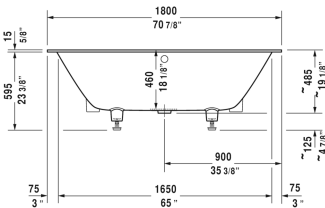

DuraSquare Bathtub # 70042600000090

| < 70 7/8" Inch > |

Bathtub	Dimension	Weight	Order number
rectangle, drop-in, with support frame, with two backrest slopes, cUPC® listed*, DuraSolid® A , Filling capacity 44.9 gal			
Colors			
00 White			
Variant			
Base tub	70 7/8" x 31 1/2" Inch	182 lb	70042600000090
Infobox			
* Complies with the following standards: CSA B45.5/IAPMO Z124			
Suitable products			
Tile flange ,			790112
Cable-driven waste and overflow brass,			790250

All drawings contain the necessary measurements which are subject to standard tolerances. They are stated in inch & mm and are non-binding. Exact measurements, in particular for customized installation scenarios, can only be taken from the finished ceramic piece.