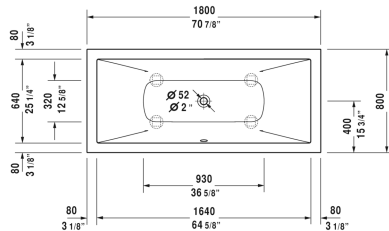

DuraSquare Bathtub # 70042600000090

| < 70 7/8" Inch > |

Bathtub	Dimension	Weight	Order number
rectangle, drop-in, with support frame, with two backrest slopes, cUPC® listed*, DuraSolid® A , Filling capacity 44.9 gal			
Colors			
00 White			
Variant			
Base tub	70 7/8" x 31 1/2" Inch	182 lb	70042600000090
Infobox			
* Complies with the following standards: CSA B45.5/IAPMO Z124			
Suitable products			
Tile flange ,			790112
Cable-driven waste and overflow brass,			790250

All drawings contain the necessary measurements which are subject to standard tolerances. They are stated in inch & mm and are non-binding. Exact measurements, in particular for customized installation scenarios, can only be taken from the finished ceramic piece.