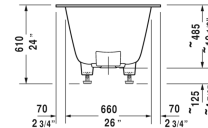

DuraSquare Bathtub # 70042600000090

| < 70 7/8" Inch > |

Bathtub	Dimension	Weight	Order number
rectangle, drop-in, with support frame, with two backrest slopes, cUPC® listed*, DuraSolid® A , Filling capacity 44.9 gal			
Colors			
00 White			
Variant			
Base tub	70 7/8" x 31 1/2" Inch	182 lb	70042600000090
Infobox			
* Complies with the following standards: CSA B45.5/IAPMO Z124			
Suitable products			
Tile flange ,			790112
Cable-driven waste and overflow brass,			790250

All drawings contain the necessary measurements which are subject to standard tolerances. They are stated in inch & mm and are non-binding. Exact measurements, in particular for customized installation scenarios, can only be taken from the finished ceramic piece.