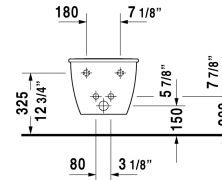

Darling New Bidet wall-mounted # 2249150000

< 14 5/8" Inch >

Bidet wall-mounted	Dimension	Weight	Order number
with overflow, with faucet deck, Durafix included			
Colors			
00 White			
Variant			
	14 5/8" x 21 1/4" Inch	45.2 lb	2249150000
Infobox			
Durafix for concealed fixation is included, In-wall carrier required for installation			
Sanitary ceramics with the special WonderGliss surface finish will remain clean and attractive-looking for a long time to come. When ordering WonderGliss please add a "1" as eleventh digit to the model number.			
Geberit carrier for bidets	19 3/4" x 4" Inch	28.6 lb	111520
Siphon for bidet with extended outlet pipe	1 1/4" x 19 3/4" Inch	1.3 lb	005027
Hardware for wall-mounted bidet and wall-mounted toilet	Ø 1/2" x 7 1/8" Inch	0.4 lb	006500

All drawings contain the necessary measurements which are subject to standard tolerances. They are stated in inch & mm and are non-binding. Exact measurements, in particular for customized installation scenarios, can only be taken from the finished ceramic piece.