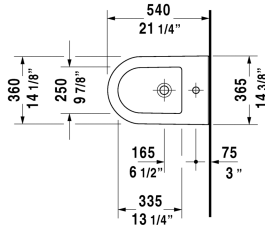

Darling New Bidet wall-mounted # 2249150000

< 14 5/8" Inch >

Bidet wall-mounted	Dimension	Weight	Order number
with overflow, with faucet deck, Durafix included			
Colors			
00 White			
Variant			
	14 5/8" x 21 1/4" Inch	45.2 lb	2249150000
Infobox			
Durafix for concealed fixation is included, In-wall carrier required for installation			
Sanitary ceramics with the special WonderGliss surface finish will remain clean and attractive-looking for a long time to come. When ordering WonderGliss please add a "1" as eleventh digit to the model number.			
Geberit carrier for bidets	19 3/4" x 4" Inch	28.6 lb	111520
Siphon for bidet with extended outlet pipe	1 1/4" x 19 3/4" Inch	1.3 lb	005027
Hardware for wall-mounted bidet and wall-mounted toilet	Ø 1/2" x 7 1/8" Inch	0.4 lb	006500

All drawings contain the necessary measurements which are subject to standard tolerances. They are stated in inch & mm and are non-binding. Exact measurements, in particular for customized installation scenarios, can only be taken from the finished ceramic piece.