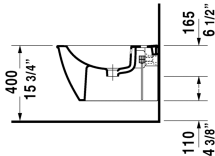

Darling New Bidet wall-mounted # 2249150000

< 14 5/8" Inch >

Bidet wall-mounted	Dimension	Weight	Order number
with overflow, with faucet deck, Durafix included			
Colors			
00 White			
Variant			
	14 5/8" x 21 1/4" Inch	45.2 lb	2249150000
Infobox			
Durafix for concealed fixation is included, In-wall carrier required for installation			
Sanitary ceramics with the special WonderGliss surface finish will remain clean and attractive-looking for a long time to come. When ordering WonderGliss please add a "1" as eleventh digit to the model number.			
Geberit carrier for bidets	19 3/4" x 4" Inch	28.6 lb	111520
Siphon for bidet with extended outlet pipe	1 1/4" x 19 3/4" Inch	1.3 lb	005027
Hardware for wall-mounted bidet and wall-mounted toilet	Ø 1/2" x 7 1/8" Inch	0.4 lb	006500

All drawings contain the necessary measurements which are subject to standard tolerances. They are stated in inch & mm and are non-binding. Exact measurements, in particular for customized installation scenarios, can only be taken from the finished ceramic piece.