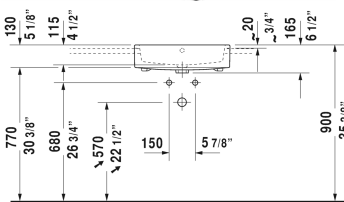

Vero Air Semi-recessed washbasin # 0382550000 / 0382550030 / 0382550060

< 21 5/8" Inch >

Semi-recessed washbasin	Dimension	Weight	Order number
with overflow, with faucet deck, hardware included, 21 5/8" Inch			
Colors			
00 White			
Variant			
●	21 5/8" x 18 1/2" Inch	35.7 lb	0382550000
●●●	21 5/8" x 18 1/2" Inch	35.7 lb	0382550030
⊗	21 5/8" x 18 1/2" Inch	35.7 lb	0382550060
Sanitary ceramics with the special WonderGliss surface finish will remain clean and attractive-looking for a long time to come. When ordering WonderGliss please add a "1" as eleventh digit to the model number.			

All drawings contain the necessary measurements which are subject to standard tolerances. They are stated in inch & mm and are non-binding. Exact measurements, in particular for customized installation scenarios, can only be taken from the finished ceramic piece.