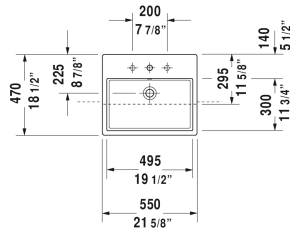

Vero Air Semi-recessed washbasin # 0382550000 / 0382550030 / 0382550060

< 21 5/8" Inch >

Semi-recessed washbasin	Dimension	Weight	Order number
with overflow, with faucet deck, hardware included, 21 5/8" Inch			
Colors			
00 White			
Variant			
●	21 5/8" x 18 1/2" Inch	35.7 lb	0382550000
●●●	21 5/8" x 18 1/2" Inch	35.7 lb	0382550030
⊗	21 5/8" x 18 1/2" Inch	35.7 lb	0382550060
Sanitary ceramics with the special WonderGliss surface finish will remain clean and attractive-looking for a long time to come. When ordering WonderGliss please add a "1" as eleventh digit to the model number.			

All drawings contain the necessary measurements which are subject to standard tolerances. They are stated in inch & mm and are non-binding. Exact measurements, in particular for customized installation scenarios, can only be taken from the finished ceramic piece.