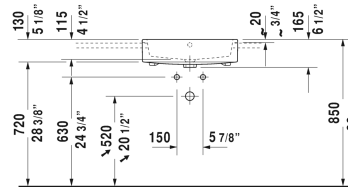

Vero Air Semi-recessed washbasin # 0382550000 / 0382550030 / 0382550060

< 21 5/8" Inch >

Semi-recessed washbasin	Dimension	Weight	Order number
with overflow, with faucet deck, hardware included, 21 5/8" Inch			
Colors			
00 White			
Variant			
●	21 5/8" x 18 1/2" Inch	35.7 lb	0382550000
●●●	21 5/8" x 18 1/2" Inch	35.7 lb	0382550030
⊗	21 5/8" x 18 1/2" Inch	35.7 lb	0382550060
Sanitary ceramics with the special WonderGliss surface finish will remain clean and attractive-looking for a long time to come. When ordering WonderGliss please add a "1" as eleventh digit to the model number.			

All drawings contain the necessary measurements which are subject to standard tolerances. They are stated in inch & mm and are non-binding. Exact measurements, in particular for customized installation scenarios, can only be taken from the finished ceramic piece.