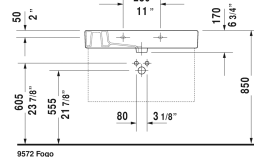

**Vero Furniture washbasin # 0329850000 / 0329850060 / 0329850087**

**< 33 1/2" Inch >**

ADA Installation

ADA Installation

Furniture washbasin	Dimension	Weight	Order number
with faucet deck, underside fully glazed, wall-mounted, hardware included, cUPC® listed*, 33 1/2" Inch			
<b>Colors</b>			
00 White			
<b>Variant</b>			
● with overflow	33 1/2" x 19 1/4" Inch	56 lb	0329850000
⊗ with overflow	33 1/2" x 19 1/4" Inch	56 lb	0329850060
●●● with overflow	33 1/2" x 19 1/4" Inch	56 lb	0329850087
<b>Infobox</b>			
* Complies with following standards: ASME A112.19.2/CSA B45.1			
Sanitary ceramics with the special WonderGliss surface finish will remain clean and attractive-looking for a long time to come. When ordering WonderGliss please add a "1" as eleventh digit to the model number.			
Towel rail square tube 1/2", Chrome	31 7/8" Inch	1 lb	003036