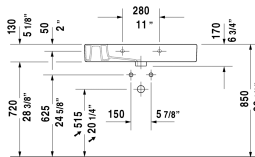

**Vero Furniture washbasin # 0329850000 / 0329850060 / 0329850087**

**< 33 1/2" Inch >**

ADA Installation

ADA Installation

Furniture washbasin	Dimension	Weight	Order number
with faucet deck, underside fully glazed, wall-mounted, hardware included, cUPC® listed*, 33 1/2" Inch			
<b>Colors</b>			
00 White			
<b>Variant</b>			
● with overflow	33 1/2" x 19 1/4" Inch	56 lb	0329850000
⊗ with overflow	33 1/2" x 19 1/4" Inch	56 lb	0329850060
●●● with overflow	33 1/2" x 19 1/4" Inch	56 lb	0329850087
<b>Infobox</b>			
* Complies with following standards: ASME A112.19.2/CSA B45.1			
Sanitary ceramics with the special WonderGliss surface finish will remain clean and attractive-looking for a long time to come. When ordering WonderGliss please add a "1" as eleventh digit to the model number.			
Towel rail square tube 1/2", Chrome	31 7/8" Inch	1 lb	003036