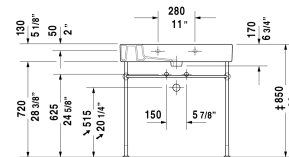

**Vero Furniture washbasin # 0329850000 / 0329850060 / 0329850087**

**< 33 1/2" Inch >**

ADA Installation

ADA Installation

Furniture washbasin	Dimension	Weight	Order number
with faucet deck, underside fully glazed, wall-mounted, hardware included, cUPC® listed*, 33 1/2" Inch			
<b>Colors</b>			
00 White			
<b>Variant</b>			
● with overflow	33 1/2" x 19 1/4" Inch	56 lb	0329850000
⊗ with overflow	33 1/2" x 19 1/4" Inch	56 lb	0329850060
●●● with overflow	33 1/2" x 19 1/4" Inch	56 lb	0329850087
<b>Infobox</b>			
* Complies with following standards: ASME A112.19.2/CSA B45.1			
Sanitary ceramics with the special WonderGliss surface finish will remain clean and attractive-looking for a long time to come. When ordering WonderGliss please add a "1" as eleventh digit to the model number.			
Towel rail square tube 1/2", Chrome	31 7/8" Inch	1 lb	003036