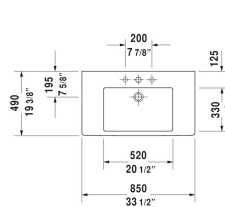

**Vero Furniture washbasin # 0329850000 / 0329850060 / 0329850087**

**< 33 1/2" Inch >**

ADA Installation

ADA Installation

Furniture washbasin	Dimension	Weight	Order number
with faucet deck, underside fully glazed, wall-mounted, hardware included, cUPC® listed*, 33 1/2" Inch			
<b>Colors</b>			
00 White			
<b>Variant</b>			
● with overflow	33 1/2" x 19 1/4" Inch	56 lb	0329850000
⊗ with overflow	33 1/2" x 19 1/4" Inch	56 lb	0329850060
●●● with overflow	33 1/2" x 19 1/4" Inch	56 lb	0329850087
<b>Infobox</b>			
* Complies with following standards: ASME A112.19.2/CSA B45.1			
Sanitary ceramics with the special WonderGliss surface finish will remain clean and attractive-looking for a long time to come. When ordering WonderGliss please add a "1" as eleventh digit to the model number.			
Towel rail square tube 1/2", Chrome	31 7/8" Inch	1 lb	003036