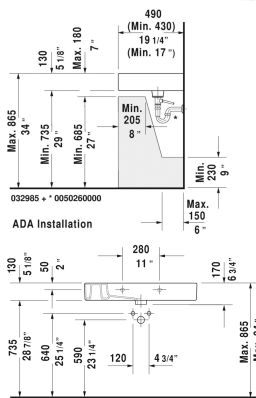

**Vero Furniture washbasin # 0329850000 / 0329850060 / 0329850087**

**< 33 1/2" Inch >**

ADA Installation

ADA Installation

Furniture washbasin	Dimension	Weight	Order number
with faucet deck, underside fully glazed, wall-mounted, hardware included, cUPC® listed*, 33 1/2" Inch			
<b>Colors</b>			
00 White			
<b>Variant</b>			
● with overflow	33 1/2" x 19 1/4" Inch	56 lb	0329850000
⊗ with overflow	33 1/2" x 19 1/4" Inch	56 lb	0329850060
●●● with overflow	33 1/2" x 19 1/4" Inch	56 lb	0329850087
<b>Infobox</b>			
* Complies with following standards: ASME A112.19.2/CSA B45.1			
Sanitary ceramics with the special WonderGliss surface finish will remain clean and attractive-looking for a long time to come. When ordering WonderGliss please add a "1" as eleventh digit to the model number.			
Towel rail square tube 1/2", Chrome	31 7/8" Inch	1 lb	003036