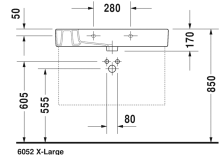

**Vero Furniture washbasin # 0329850000 / 0329850060 / 0329850087**

**< 33 1/2" Inch >**

ADA Installation

ADA Installation

Furniture washbasin	Dimension	Weight	Order number
with faucet deck, underside fully glazed, wall-mounted, hardware included, cUPC® listed*, 33 1/2" Inch			
<b>Colors</b>			
00 White			
<b>Variant</b>			
● with overflow	33 1/2" x 19 1/4" Inch	56 lb	0329850000
⊗ with overflow	33 1/2" x 19 1/4" Inch	56 lb	0329850060
●●● with overflow	33 1/2" x 19 1/4" Inch	56 lb	0329850087
<b>Infobox</b>			
* Complies with following standards: ASME A112.19.2/CSA B45.1			
Sanitary ceramics with the special WonderGliss surface finish will remain clean and attractive-looking for a long time to come. When ordering WonderGliss please add a "1" as eleventh digit to the model number.			
Towel rail square tube 1/2", Chrome	31 7/8" Inch	1 lb	003036