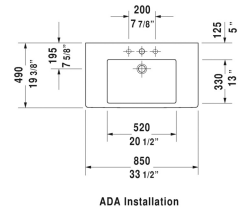

**Vero Furniture washbasin # 0329850000 / 0329850060 / 0329850087**

**< 33 1/2" Inch >**

ADA Installation

ADA Installation

Furniture washbasin	Dimension	Weight	Order number
with faucet deck, underside fully glazed, wall-mounted, hardware included, cUPC® listed*, 33 1/2" Inch			
<b>Colors</b>			
00 White			
<b>Variant</b>			
● with overflow	33 1/2" x 19 1/4" Inch	56 lb	0329850000
⊗ with overflow	33 1/2" x 19 1/4" Inch	56 lb	0329850060
●●● with overflow	33 1/2" x 19 1/4" Inch	56 lb	0329850087
<b>Infobox</b>			
* Complies with following standards: ASME A112.19.2/CSA B45.1			
Sanitary ceramics with the special WonderGliss surface finish will remain clean and attractive-looking for a long time to come. When ordering WonderGliss please add a "1" as eleventh digit to the model number.			
Towel rail square tube 1/2", Chrome	31 7/8" Inch	1 lb	003036