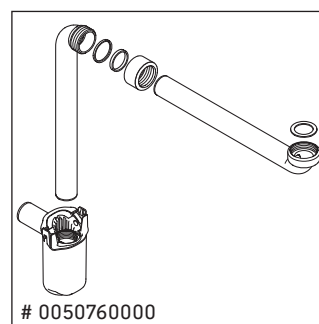

Ketho

KT 6663

Mounting instructions

Instructions for use

The bathroom furniture range complies with the standards and guidelines applicable at the time of delivery and is designed for use in bathrooms. Direct contact with water should be avoided, for example, when showering.