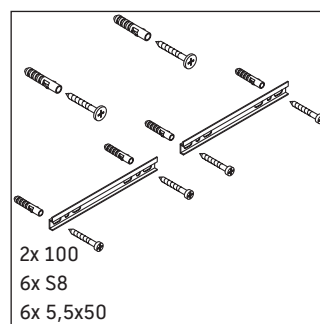

Ketho

KT 6663

Mounting instructions

Instructions for use

The bathroom furniture range complies with the standards and guidelines applicable at the time of delivery and is designed for use in bathrooms. Direct contact with water should be avoided, for example, when showering.