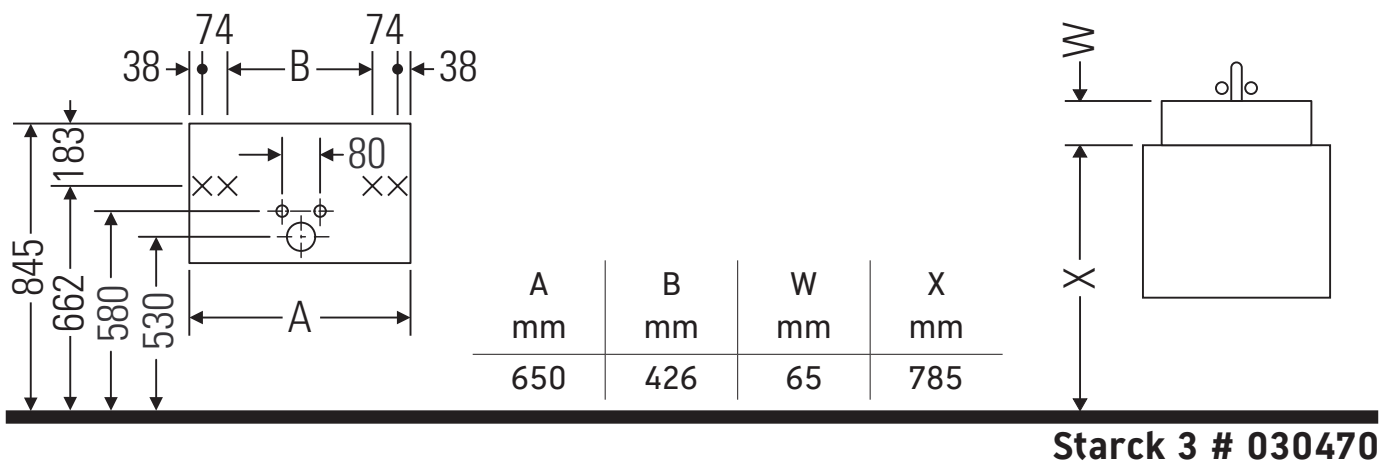

Ketho

KT 6663

Mounting instructions

Instructions for use

The bathroom furniture range complies with the standards and guidelines applicable at the time of delivery and is designed for use in bathrooms. Direct contact with water should be avoided, for example, when showering.