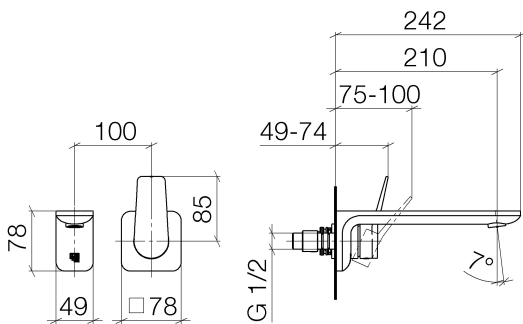

## Sink - Lissé

Wall-mounted single-lever mixer without drain - polished chrome

Article number: 36 861 845-00

- 8-1/4" Projection
- Rigid spout
- Round aerated stream
- Spout hole diameter 1-1/2"
- Hole diameter single-lever mixer 2-1/4"
- Flange 3-1/8" x 3-1/8"
- Water flow rate limited to max. 1.5 gpm
- lead-free
- (ADA)

## Dimensional drawing

## Sink - Lissé

Wall-mounted single-lever mixer without drain - polished chrome

Article number: 36 861 845-00

All dimensions in mm / inch = mm x 0,0394

Number	Item Number	Designation	Number of units
1	09 24 03 072 10 90	nipple	1
2	90 24 03 108 00 90	nipple set	1
3	04 31 11 004 00 90	pin	1
4	90 11 84 023 00-00	spout	1
5	90 31 20 087 00-00	plug	1
6	09 31 11 063 90	pin	1
7	09 20 84 021-00	handle	1
8	09 11 02 288-00	cover	1
9	09 27 84 020-00	rosette	1
10	09 14 10 049 90	seal	1
11	90 15 05 064 01 90	cartridge	1
12	09 30 09 064 90	key	1