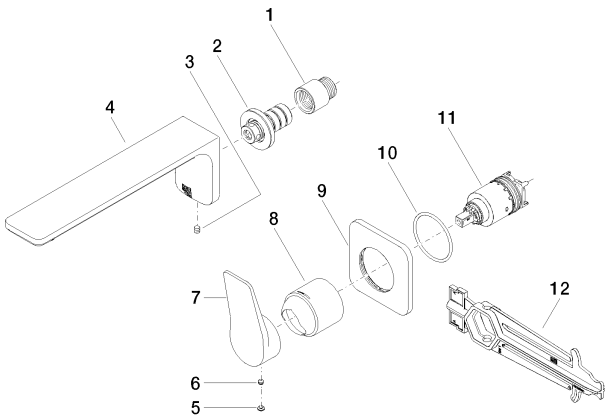

## Required article

35 860 970-90 0010

Rough for wall-mounted  
faucet mixer on right -

**Sink - Lissé**

Wall-mounted single-lever mixer without drain - polished chrome

Article number: 36 861 845-00

**Spare parts list**

Number	Item Number	Designation	Number of units
1	09 24 03 072 10 90	nipple	1
2	90 24 03 108 00 90	nipple set	1
3	04 31 11 004 00 90	pin	1
4	90 11 84 023 00-00	spout	1
5	90 31 20 087 00-00	plug	1
6	09 31 11 063 90	pin	1
7	09 20 84 021-00	handle	1
8	09 11 02 288-00	cover	1
9	09 27 84 020-00	rosette	1
10	09 14 10 049 90	seal	1
11	90 15 05 064 01 90	cartridge	1
12	09 30 09 064 90	key	1