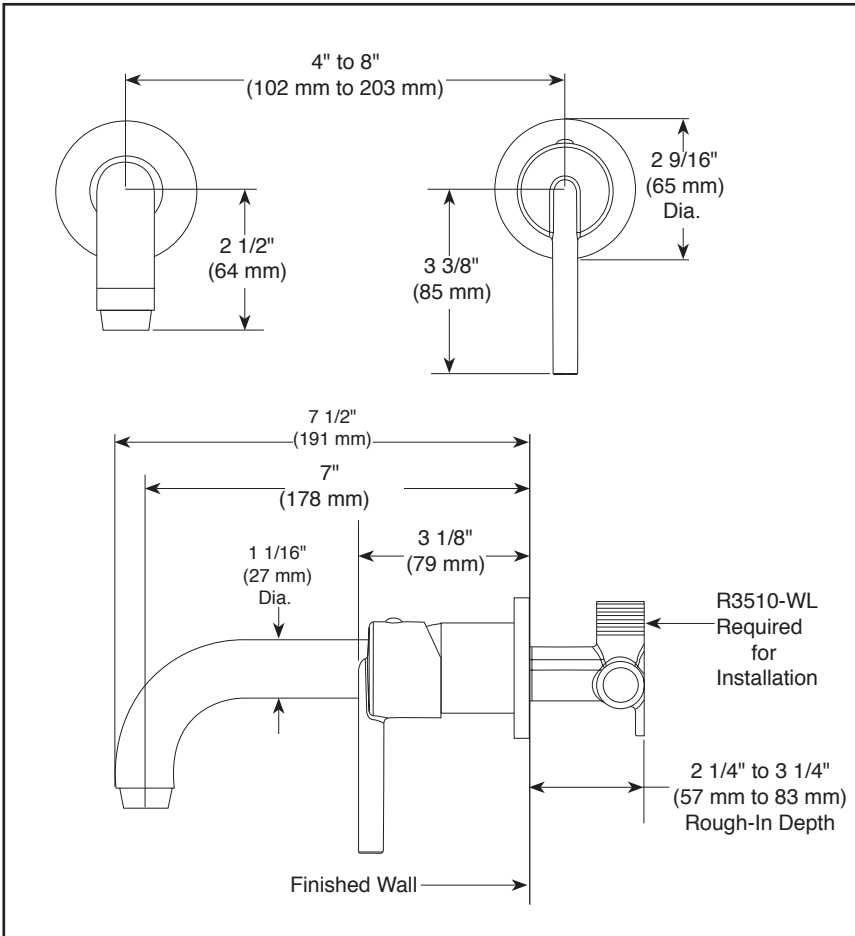

▲ Designate proper finish suffix

Delta reserves the right (1) to make changes in specifications and materials, and (2) to change or discontinue models, both without notice or obligation. Dimensions are for reference only. See current full-line price book or www.deltafaucet.com for finish options and product availability.