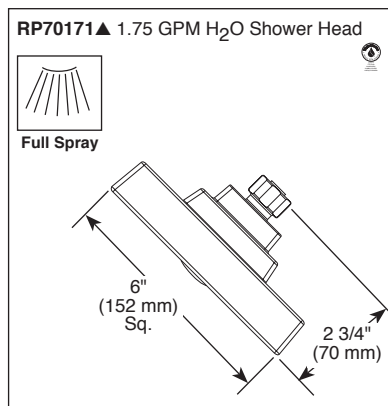

▲ Designate Proper Finish Suffix

Delta Faucet Company

55 E. 111th Street, Indianapolis, IN 46280
350 South Edgeware Road, St. Thomas, ON N5P 4L1
© 2018 Delta Faucet Company

Delta reserves the right (1) to make changes in specifications and materials, and (2) to change or discontinue models, both without notice or obligation. Dimensions are for reference only. See current full-line price book or www.deltafaucet.com for finish options and product availability.