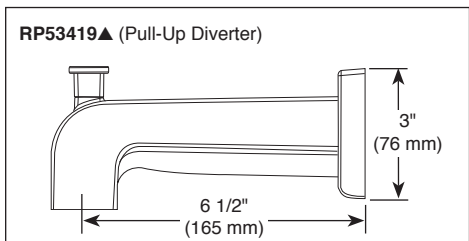

▲ Designate Proper Finish Suffix

Delta Faucet Company

55 E. 111th Street, Indianapolis, IN 46280
350 South Edgeware Road, St. Thomas, ON N5P 4L1
© 2018 Delta Faucet Company

Delta reserves the right (1) to make changes in specifications and materials, and (2) to change or discontinue models, both without notice or obligation. Dimensions are for reference only. See current full-line price book or www.deltafaucet.com for finish options and product availability.