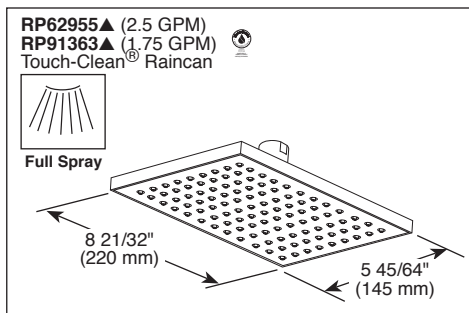

▲ Designate Proper Finish Suffix

Delta Faucet Company

55 E. 111th Street, Indianapolis, IN 46280
350 South Edgeware Road, St. Thomas, ON N5P 4L1
© 2018 Delta Faucet Company

Delta reserves the right (1) to make changes in specifications and materials, and (2) to change or discontinue models, both without notice or obligation. Dimensions are for reference only. See current full-line price book or www.deltafaucet.com for finish options and product availability.