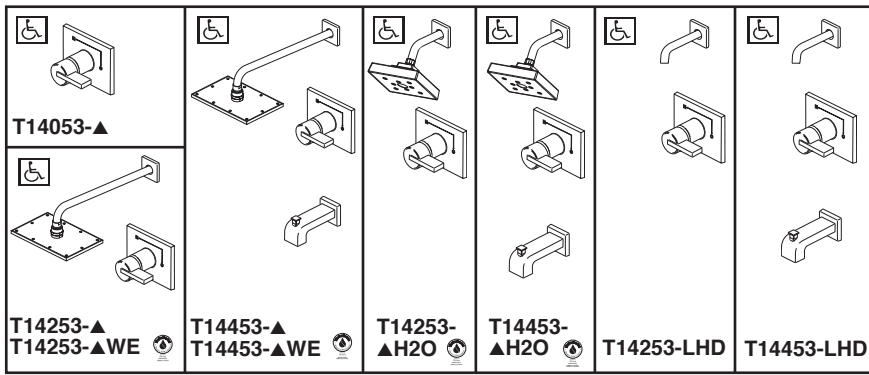

WARRANTY

- Parts and Finish - Lifetime limited warranty; or for commercial purchasers, 10 years for multi-family residential (apartments and condominiums) and 5 years for all other commercial uses, in each case from the date of purchase.
- Electronic Parts and Batteries (if applicable) - 5 years from the date of purchase; or for commercial purchasers, 1 year from the date of purchase. No warranty is provided on batteries.

COMPLIES WITH:

- ASME A112.18.1 / CSA B125.1
- Indicates compliance to ICC/ANSI A117.1- Valve control only
- EPA WaterSense® (WE and H₂O models only)

Submitted Model No.: _____

Specific Features: _____