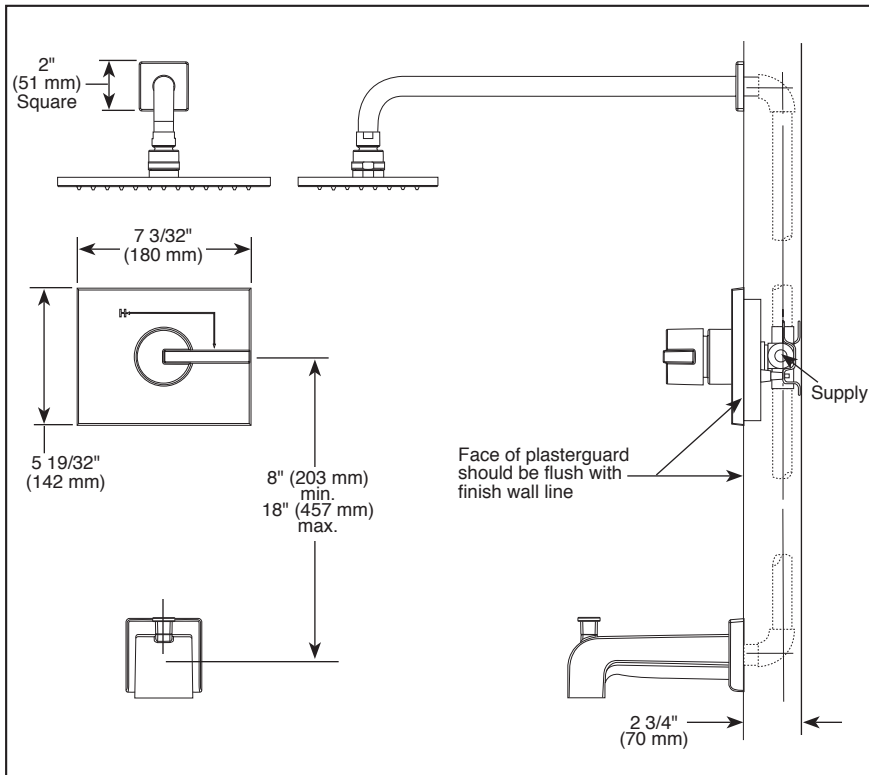

▲ Designate Proper Finish Suffix

Delta Faucet Company

55 E. 111th Street, Indianapolis, IN 46280
350 South Edgeware Road, St. Thomas, ON N5P 4L1
© 2018 Delta Faucet Company

Delta reserves the right (1) to make changes in specifications and materials, and (2) to change or discontinue models, both without notice or obligation. Dimensions are for reference only. See current full-line price book or www.deltafaucet.com for finish options and product availability.