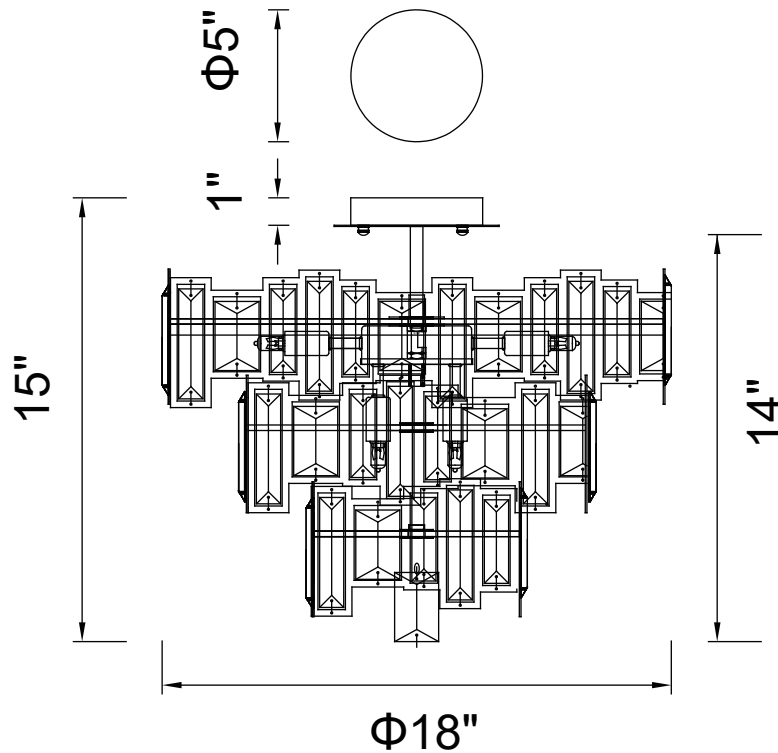

PROJECT: _____

FIXTURE TYPE: _____

LOCATION: _____

CONTACT/PHONE: _____

Item	9903C18-5-193
Collection	QUIDA
Finish	Champagne
Glass	-----
Crystal	Clear
Input	120V AC,60HZ,AC

Shade	-----
Length/Dia.	18"
Width/Ext.	-----
Height	14"
Maximum	15"
Lumens	-----

Light Source	G9
Bulb Info.	5×40W
Included	-----
Dimmable	Yes
Color	-----
Weight	