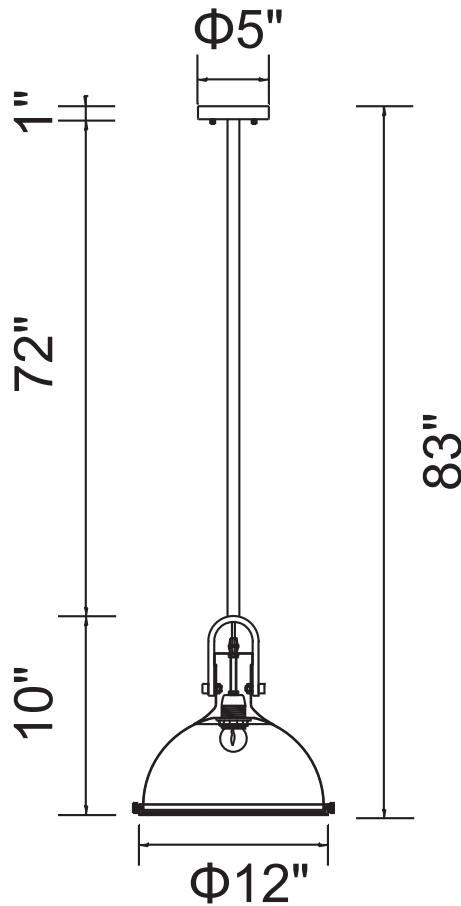

PROJECT: _____

FIXTURE TYPE: _____

LOCATION: _____

CONTACT/PHONE: _____

Item	9760P12-1-101
Collection	STRUM
Finish	Black
Glass	Clear
Crystal	-----
Input	120V AC,60HZ,AC

Shade	-----
Length/Dia.	12"
Width/Ext.	-----
Height	10"
Maximum	83"
Lumens	-----

Light Source	E26
Bulb Info.	1×60W
Included	-----
Dimmable	Yes
Color	-----
Weight	