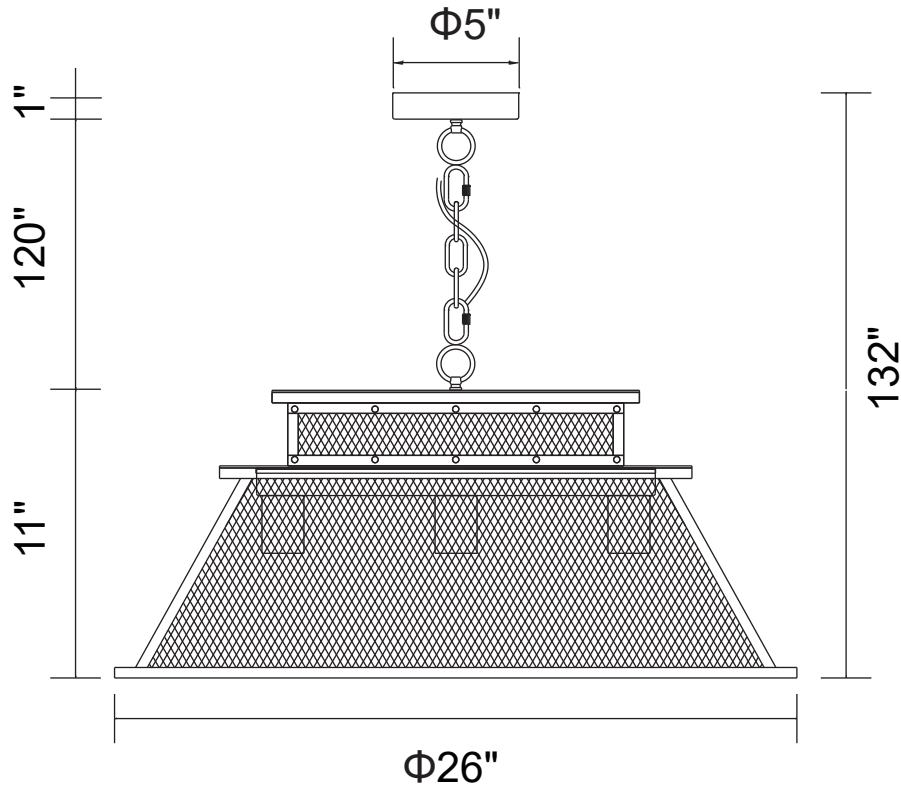

PROJECT: \_\_\_\_\_

FIXTURE TYPE: \_\_\_\_\_

LOCATION: \_\_\_\_\_

CONTACT/PHONE: \_\_\_\_\_

Item	9745P26-7-219
Collection	SAVILL
Finish	Reddish Black
Glass	-----
Crystal	-----
Input	120V AC,60HZ,AC

Shade	-----
Length/Dia.	26"
Width/Ext.	-----
Height	11"
Maximum	132"
Lumens	-----

Light Source	E26
Bulb Info.	7×60W
Included	-----
Dimmable	Yes
Color	-----
Weight	