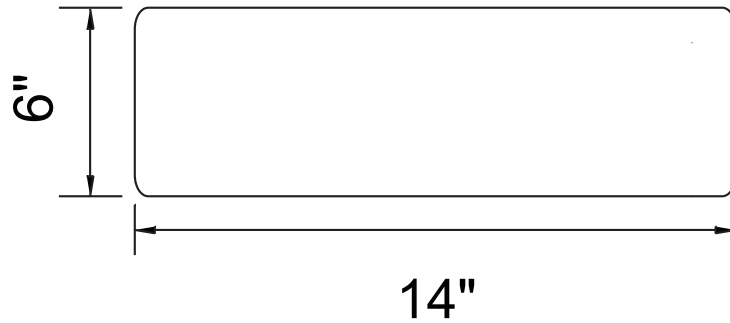

PROJECT: _____

FIXTURE TYPE: _____

LOCATION: _____

CONTACT/PHONE: _____

Item	9688C14-2-171
Collection	CAMPTON
Finish	Black
Glass	-----
Crystal	-----
Input	120V AC,60HZ,AC

Shade	-----
Length/Dia.	14"
Width/Ext.	-----
Height	6"
Maximum	6"
Lumens	-----

Light Source	E26
Bulb Info.	2×60W
Included	-----
Dimmable	Yes
Color	-----
Weight	