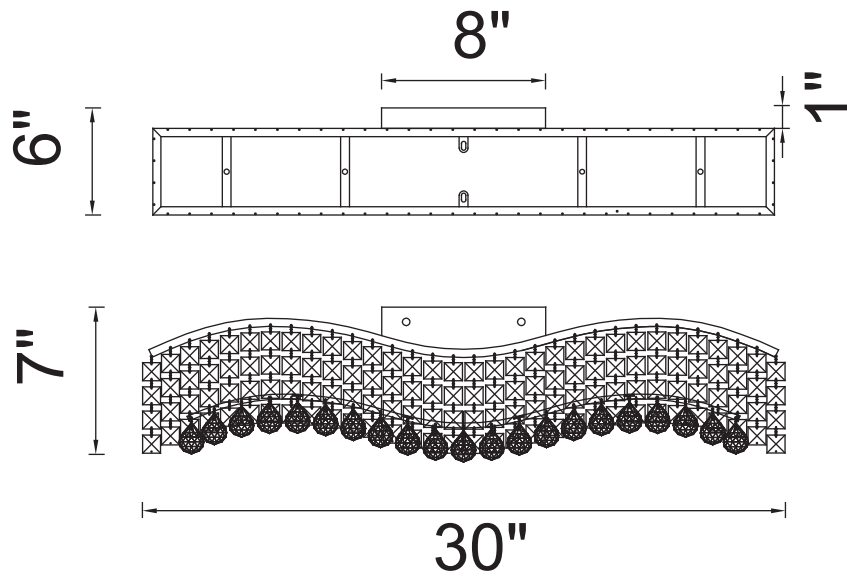

PROJECT: _____
 FIXTURE TYPE: _____
 LOCATION: _____
 CONTACT/PHONE: _____

Item	8004W30C-B
Collection	GLAMOROUS
Finish	Chrome
Glass	-----
Crystal	Clear
Input	120V AC,60HZ,AC

Shade	-----
Length/Dia.	30"
Width/Ext.	6"
Height	7"
Maximum	-----
Lumens	-----

Light Source	E12
Bulb Info.	5×60W
Included	-----
Dimmable	Yes
Color	-----
Weight	