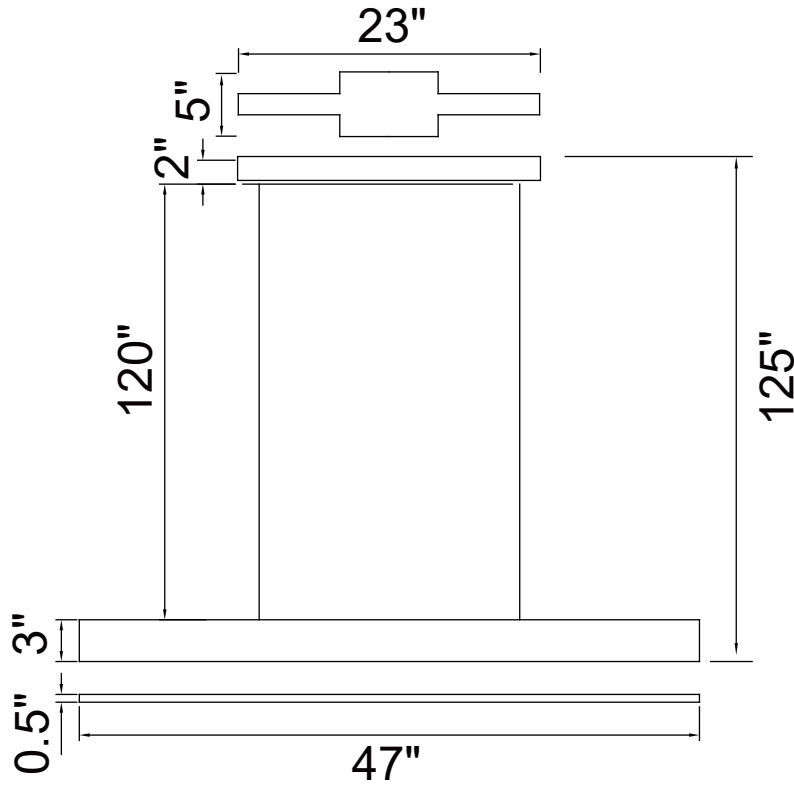

PROJECT: _____
 FIXTURE TYPE: _____
 LOCATION: _____
 CONTACT/PHONE: _____

Item	7145P47-1-266-RC
Collection	KRISTA
Finish	Satin White
Glass	-----
Crystal	-----
Input	120V AC,60HZ,AC

Shade	-----
Length/Dia.	47"
Width/Ext.	0.5"
Height	3"
Maximum	125"
Lumens	1000

Light Source	LED
Bulb Info.	25W
Included	-----
Dimmable	Yes
Color	3000K
Weight	3.0KG