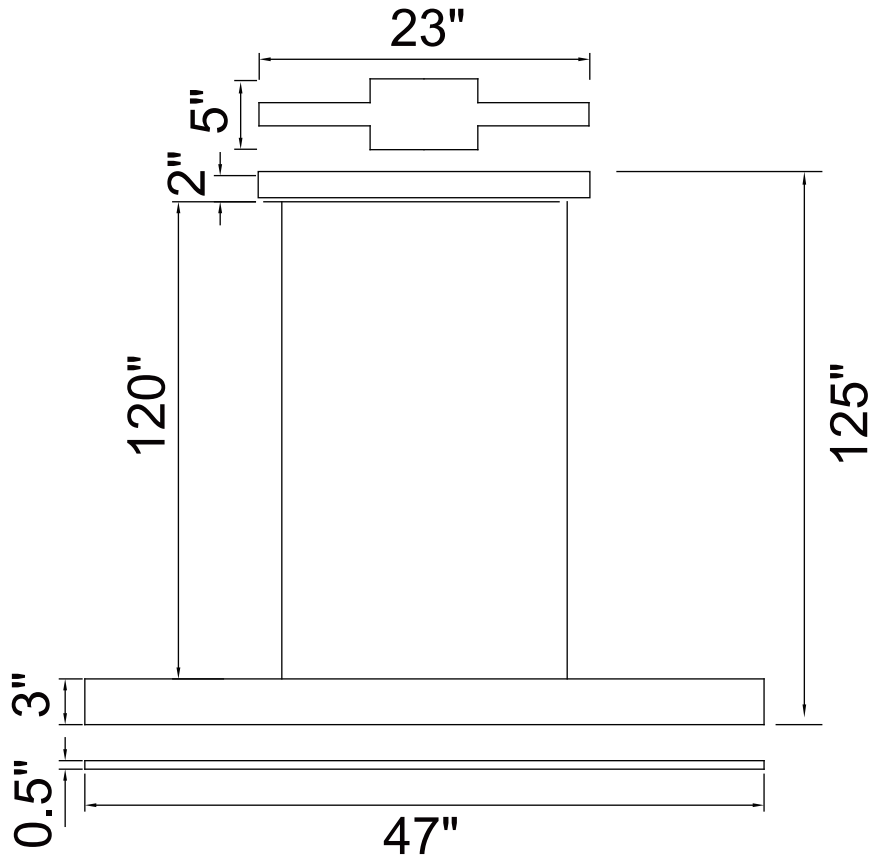

PROJECT: _____
 FIXTURE TYPE: _____
 LOCATION: _____
 CONTACT/PHONE: _____

Item	7145P47-1-253-RC
Collection	KRISTA
Finish	Satin Black
Glass	-----
Crystal	-----
Input	120V AC,60HZ,AC

Shade	-----
Length/Dia.	47"
Width/Ext.	0.5"
Height	3"
Maximum	125"
Lumens	1000

Light Source	LED
Bulb Info.	25W
Included	-----
Dimmable	Yes
Color	3000K
Weight	3.0KG