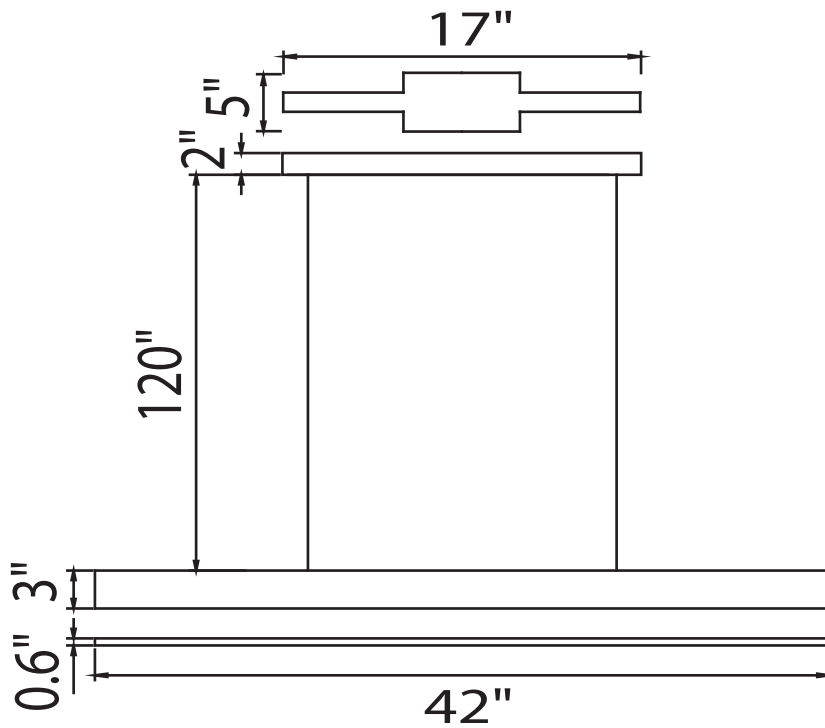

PROJECT: _____
 FIXTURE TYPE: _____
 LOCATION: _____
 CONTACT/PHONE: _____

Item	7145P45-B-101
Collection	Bellagio
Finish	Black
Glass	-----
Crystal	-----
Input	120V AC, 60HZ

Shade	-----
Length/Dia.	42"
Width/Ext.	0.6"
Height	3"
Maximum	125"
Lumens	1300

Light Source	LED
Bulb Info.	25W
Included	-----
Dimmable	Yes
Color	3000K
Weight	4.5 Lbs