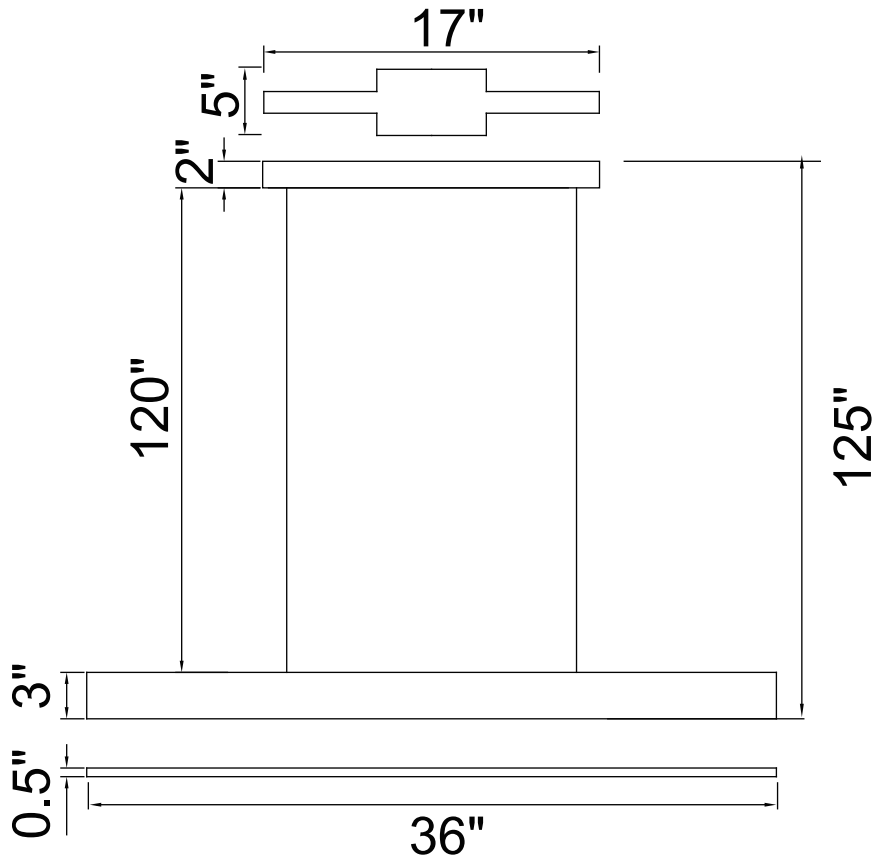

PROJECT: _____

FIXTURE TYPE: _____

LOCATION: _____

CONTACT/PHONE: _____

Item	7145P36-1-253-RC
Collection	KRISTA
Finish	Satin Black
Glass	-----
Crystal	-----
Input	120V AC,60HZ,AC

Shade	-----
Length/Dia.	36"
Width/Ext.	0.5"
Height	3"
Maximum	125"
Lumens	800

Light Source	LED
Bulb Info.	20W
Included	-----
Dimmable	Yes
Color	3000K
Weight	2.2KG