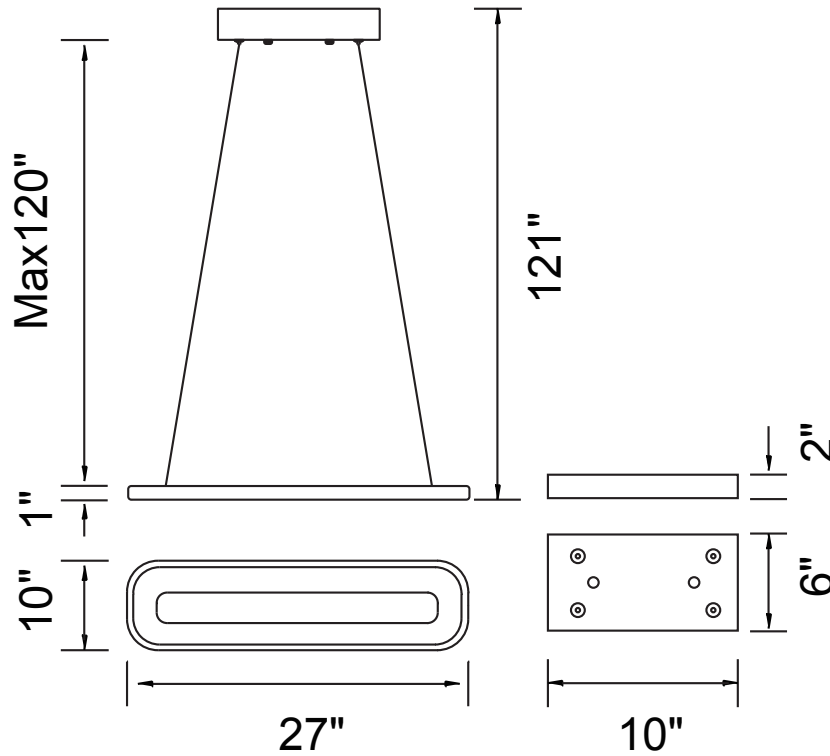

PROJECT: _____

FIXTURE TYPE: _____

LOCATION: _____

CONTACT/PHONE: _____

Item	7111P50-103
Collection	CAMPTON
Finish	White
Glass	-----
Crystal	-----
Input	120V AC,60HZ,AC

Shade	-----
Length/Dia.	27"
Width/Ext.	10"
Height	1"
Maximum	121"
Lumens	1400

Light Source	LED
Bulb Info.	60W
Included	-----
Dimmable	Yes
Color	3000K
Weight	