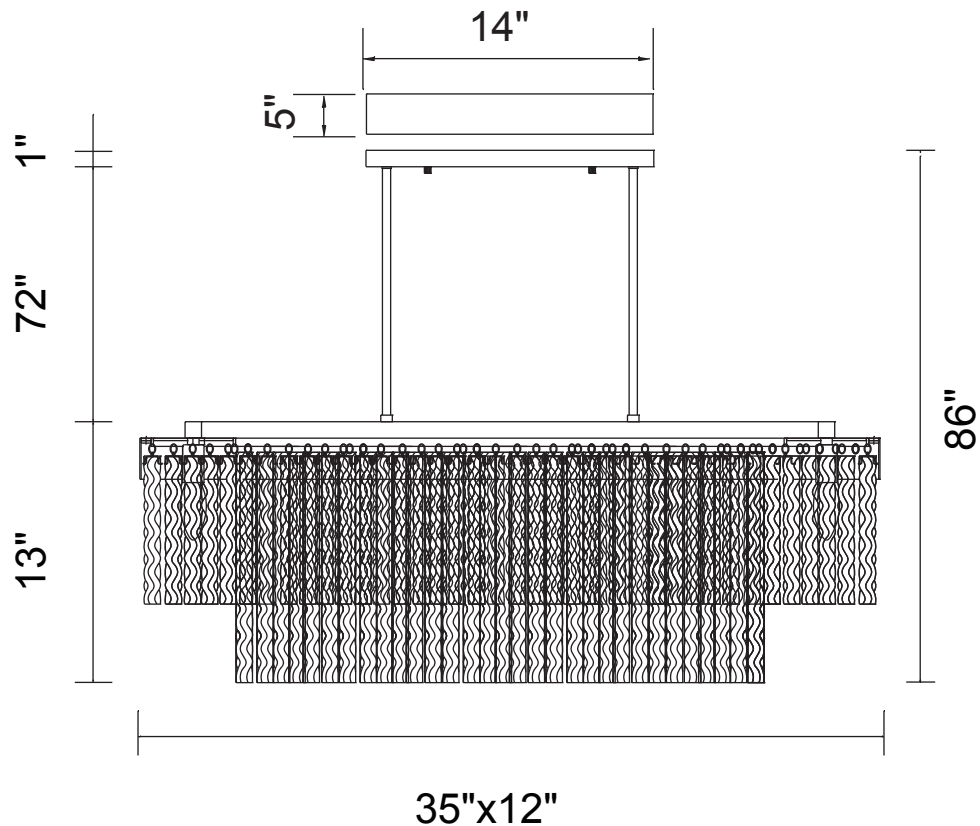

PROJECT: _____

FIXTURE TYPE: _____

LOCATION: _____

CONTACT/PHONE: _____

Item	5695P35-8 -601-RC
Collection	CARLOTTA
Finish	Chrome
Glass	Clear
Crystal	-----
Input	120V AC,60HZ,AC

Shade	-----
Length/Dia.	35"
Width/Ext.	12"
Height	13"
Maximum	86"
Lumens	-----

Light Source	E12
Bulb Info.	8x60W
Included	-----
Dimmable	Yes
Color	-----
Weight	