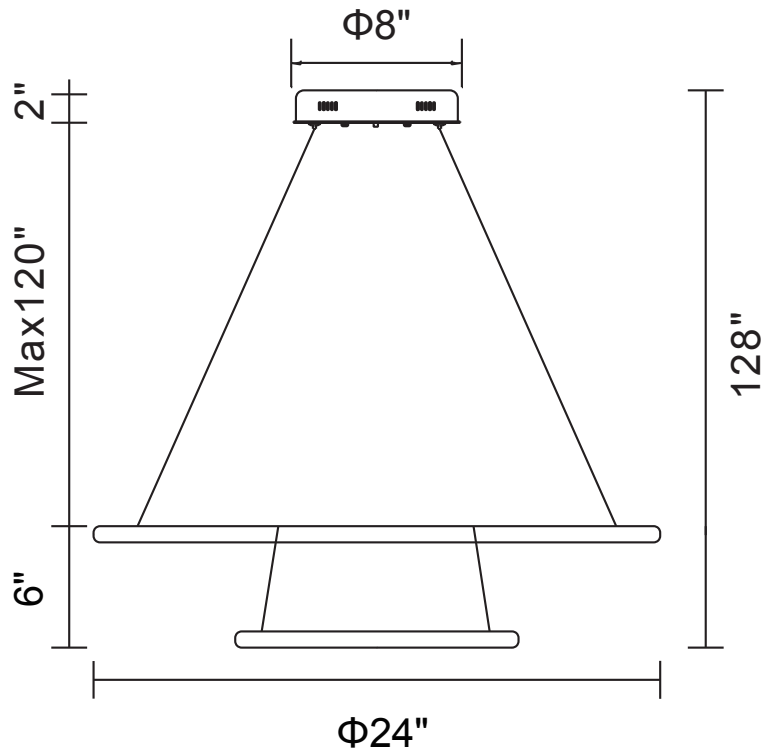

PROJECT: _____

FIXTURE TYPE: _____

LOCATION: _____

CONTACT/PHONE: _____

Item	5665P24-2-103
Collection	ALLOHA
Finish	White
Glass	-----
Crystal	-----
Input	120V AC,60HZ,AC

Shade	-----
Length/Dia.	24"
Width/Ext.	-----
Height	6"
Maximum	128"
Lumens	1900

Light Source	LED
Bulb Info.	50W
Included	-----
Dimmable	Yes
Color	3000K
Weight	