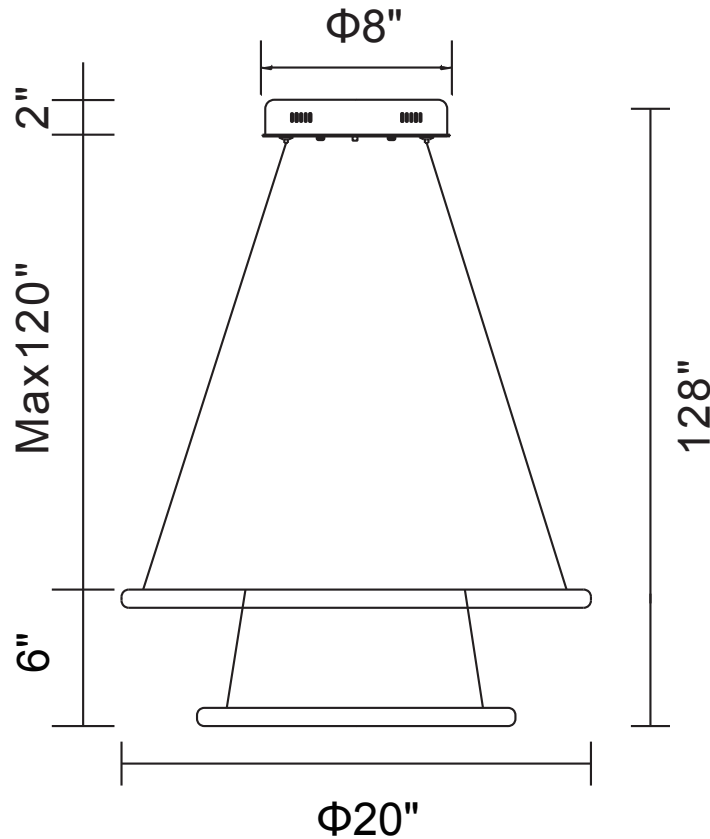

PROJECT: \_\_\_\_\_

FIXTURE TYPE: \_\_\_\_\_

LOCATION: \_\_\_\_\_

CONTACT/PHONE: \_\_\_\_\_

Item	5665P20-2-103
Collection	ALLOHA
Finish	White
Glass	-----
Crystal	-----
Input	120V AC,60HZ,AC

Shade	-----
Length/Dia.	20"
Width/Ext.	-----
Height	6"
Maximum	128"
Lumens	1700

Light Source	LED
Bulb Info.	36W
Included	-----
Dimmable	Yes
Color	3000K
Weight	