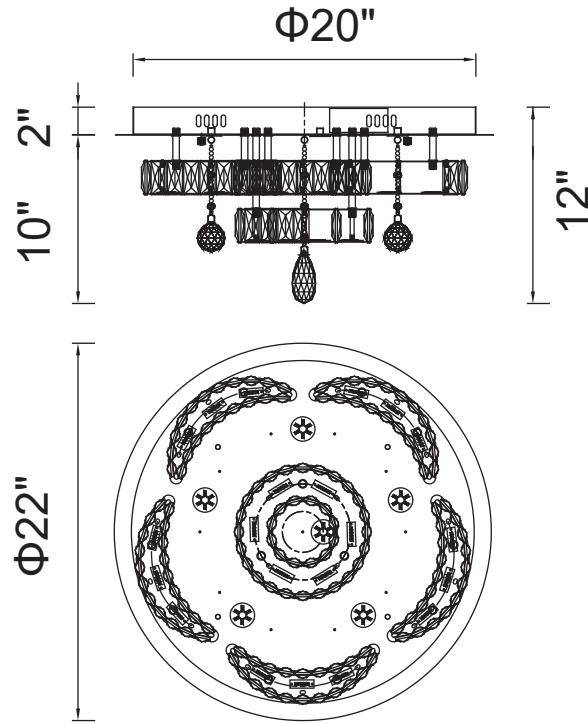

PROJECT: _____
 FIXTURE TYPE: _____
 LOCATION: _____
 CONTACT/PHONE: _____

Item	5644C22ST-R
Collection	CASCATA
Finish	Stainless Steel
Glass	-----
Crystal	Clear
Input	120V AC,60HZ,AC

Shade	-----
Length/Dia.	22"
Width/Ext.	-----
Height	12"
Maximum	-----
Lumens	1300

Light Source	LED
Bulb Info.	39W
Included	-----
Dimmable	Yes
Color	4000K
Weight	