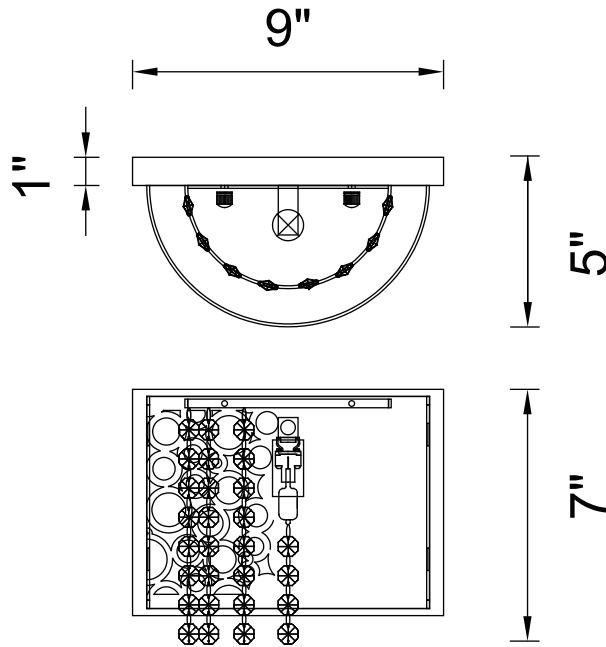

PROJECT: _____
 FIXTURE TYPE: _____
 LOCATION: _____
 CONTACT/PHONE: _____

Item	5536W9ST-R-1
Collection	BUBBLES
Finish	Stainless Steel
Glass	-----
Crystal	Clear
Input	120V AC,60HZ,AC

Shade	-----
Length/Dia.	9"
Width/Ext.	5"
Height	7"
Maximum	-----
Lumens	-----

Light Source	G9
Bulb Info.	1×40W
Included	-----
Dimmable	Yes
Color	-----
Weight	