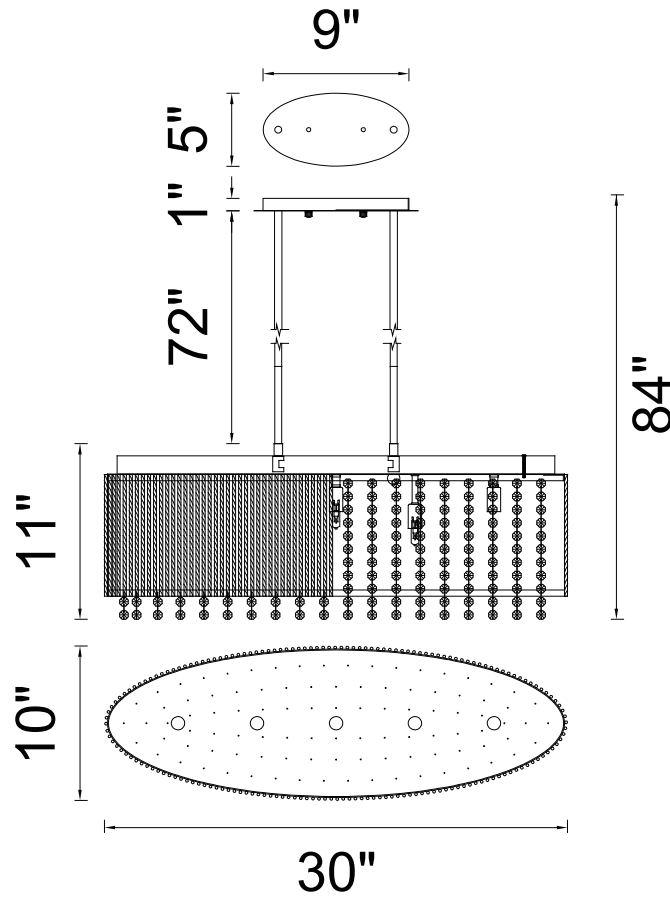

PROJECT: _____
 FIXTURE TYPE: _____
 LOCATION: _____
 CONTACT/PHONE: _____

Item	5535P30C-O
Collection	CLAIRE
Finish	Chrome
Glass	-----
Crystal	Clear
Input	120V AC,60HZ,AC

Shade	-----
Length/Dia.	30"
Width/Ext.	10"
Height	11"
Maximum	84"
Lumens	-----

Light Source	G9
Bulb Info.	5×40W
Included	-----
Dimmable	Yes
Color	-----
Weight	