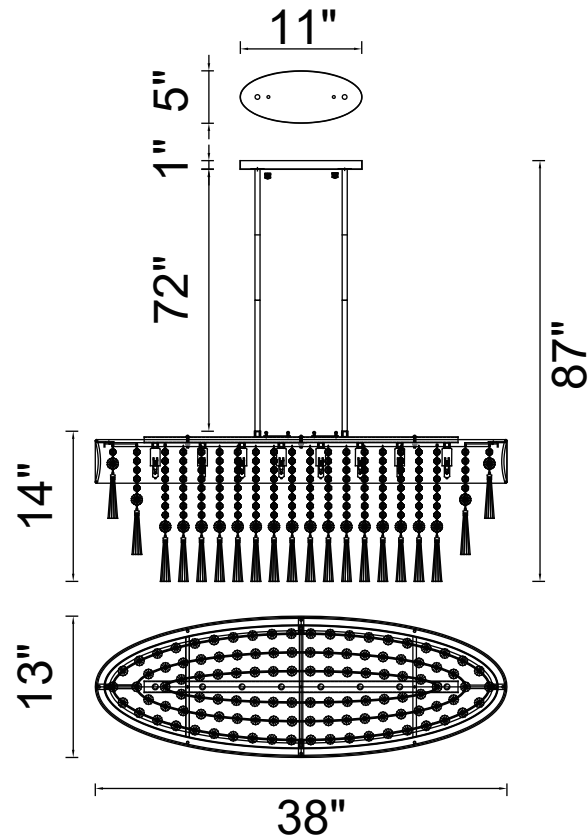

PROJECT: _____

FIXTURE TYPE: _____

LOCATION: _____

CONTACT/PHONE: _____

Item	5523P38C-O
Collection	FRANCA
Finish	Chrome
Glass	-----
Crystal	Clear
Input	120V AC,60HZ,AC

Shade	Off White
Length/Dia.	38"
Width/Ext.	13"
Height	14"
Maximum	87"
Lumens	-----

Light Source	G9
Bulb Info.	8×40W
Included	-----
Dimmable	Yes
Color	-----
Weight	