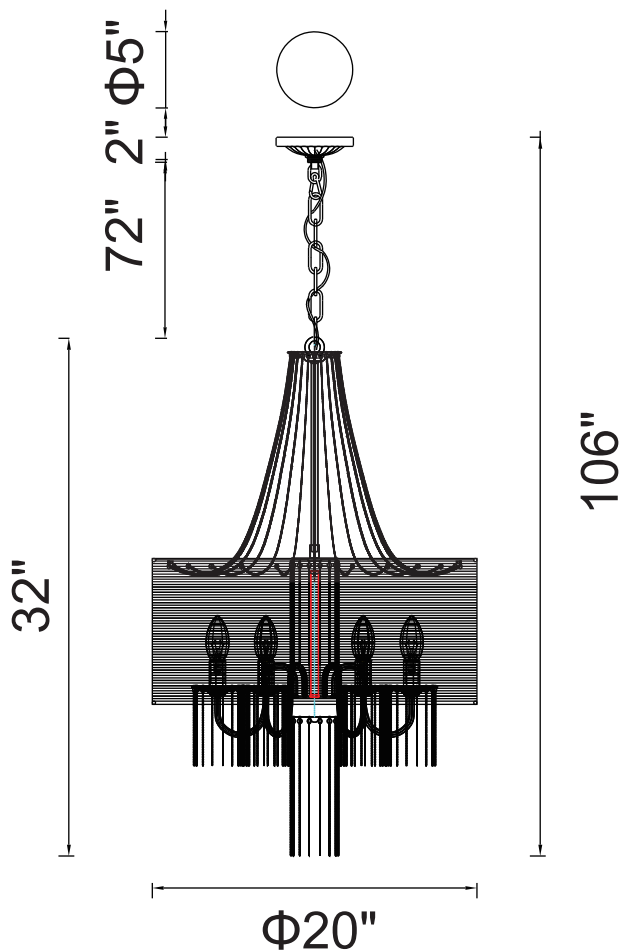

PROJECT: _____

FIXTURE TYPE: _____

LOCATION: _____

CONTACT/PHONE: _____

Item	5475P20C-6
Collection	AMELIA
Finish	Chrome
Glass	-----
Crystal	-----
Input	120V AC,60HZ,AC

Shade	Transparent Brown
Length/Dia.	20"
Width/Ext.	-----
Height	32"
Maximum	106"
Lumens	-----

Light Source	E12
Bulb Info.	6×60W
Included	-----
Dimmable	Yes
Color	-----
Weight	-----