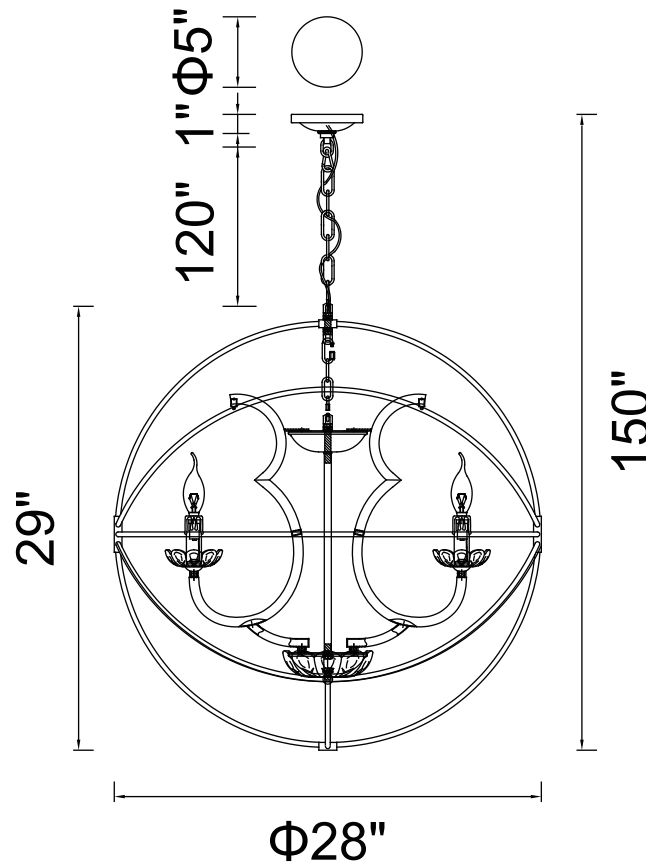

PROJECT: _____

FIXTURE TYPE: _____

LOCATION: _____

CONTACT/PHONE: _____

Item	5465P28DB-8
Collection	CAMPECHIA
Finish	Brown
Glass	-----
Crystal	-----
Input	120V AC,60HZ,AC

Shade	-----
Length/Dia.	28"
Width/Ext.	-----
Height	29"
Maximum	150"
Lumens	-----

Light Source	E12
Bulb Info.	8×60W
Included	-----
Dimmable	Yes
Color	-----
Weight	