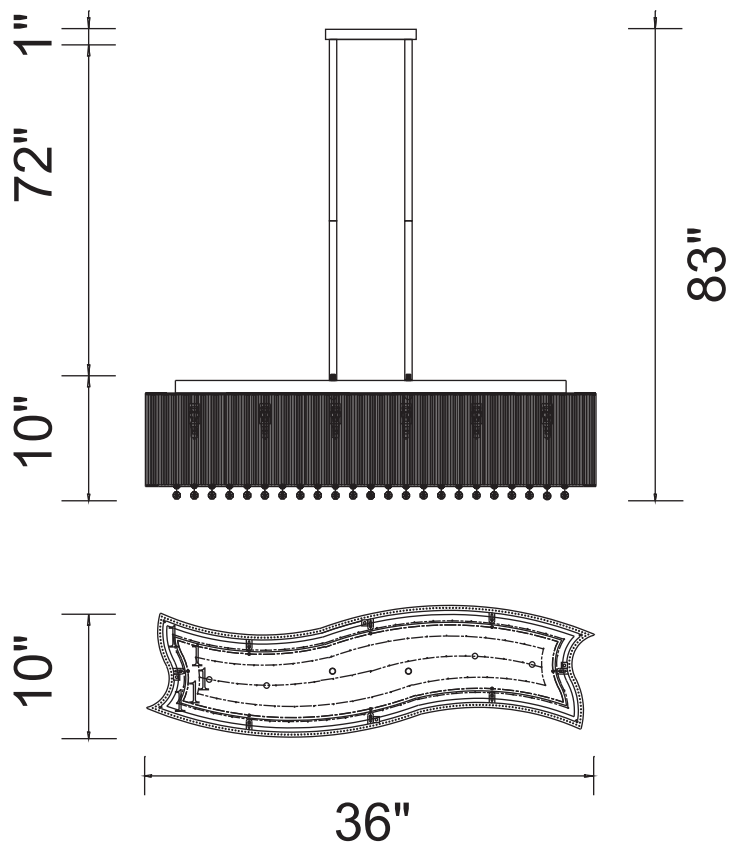

PROJECT: \_\_\_\_\_  
 FIXTURE TYPE: \_\_\_\_\_  
 LOCATION: \_\_\_\_\_  
 CONTACT/PHONE: \_\_\_\_\_

Item	5320P36C-RC
Collection	ELSA
Finish	Chrome
Glass	-----
Crystal	Clear
Input	120V AC,60HZ,AC

Shade	-----
Length/Dia.	36"
Width/Ext.	10"
Height	10"
Maximum	83"
Lumens	-----

Light Source	G9
Bulb Info.	6x40W
Included	-----
Dimmable	Yes
Color	-----
Weight	