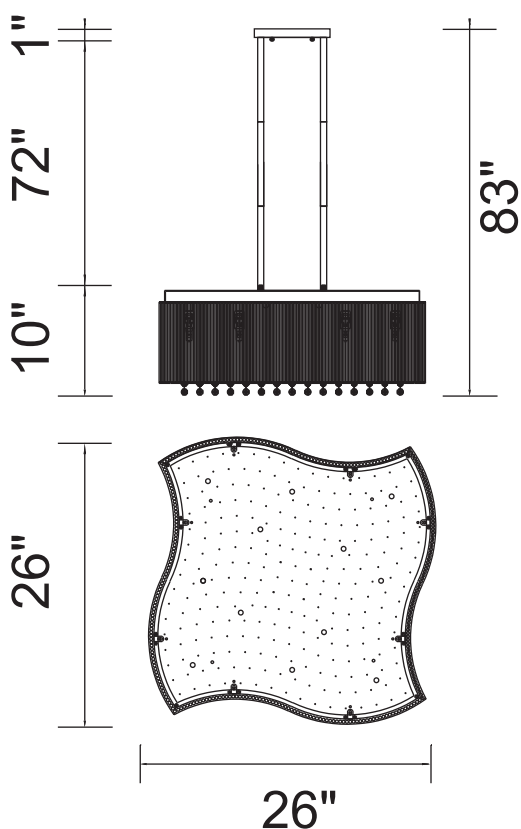

PROJECT: _____

FIXTURE TYPE: _____

LOCATION: _____

CONTACT/PHONE: _____

Item	5320P26C-S
Collection	ELSA
Finish	Chrome
Glass	-----
Crystal	Clear
Input	120V AC,60HZ,AC

Shade	-----
Length/Dia.	26"
Width/Ext.	26"
Height	10"
Maximum	83"
Lumens	-----

Light Source	G9
Bulb Info.	12x40W
Included	-----
Dimmable	Yes
Color	-----
Weight	