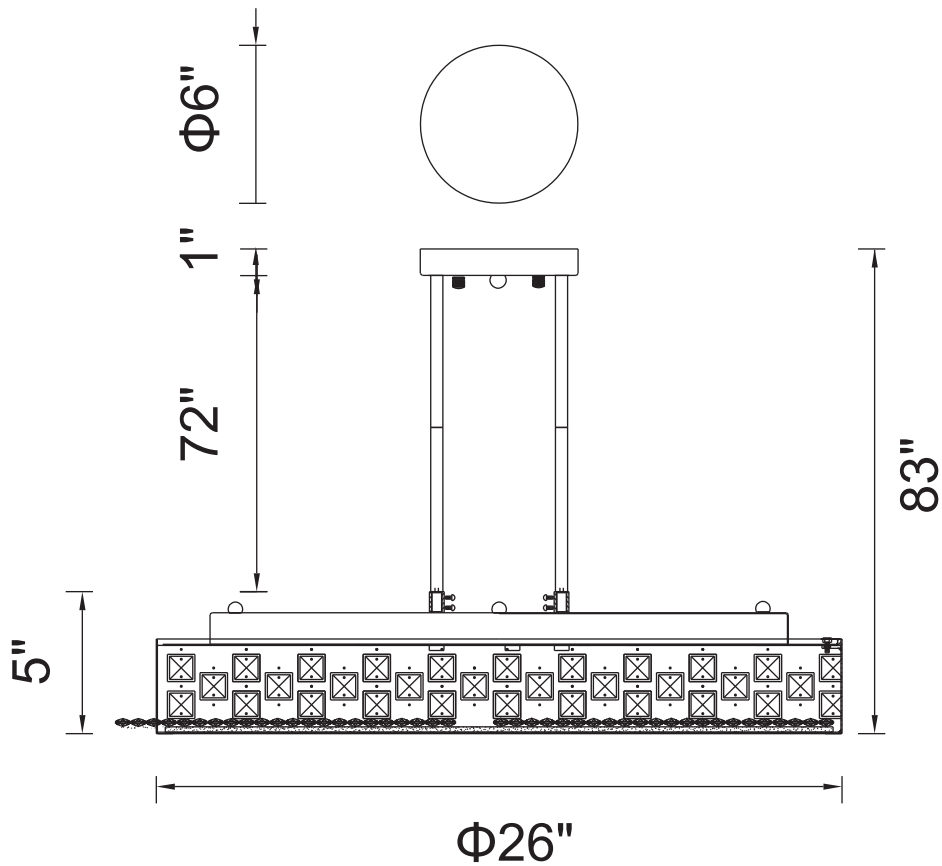

PROJECT: _____
 FIXTURE TYPE: _____
 LOCATION: _____
 CONTACT/PHONE: _____

Item	5073P26C
Collection	CINDERELLA
Finish	Chrome
Glass	-----
Crystal	Clear
Input	120V AC,60HZ,AC

Shade	-----
Length/Dia.	26"
Width/Ext.	-----
Height	5"
Maximum	83"
Lumens	-----

Light Source	G9
Bulb Info.	10x40W
Included	-----
Dimmable	Yes
Color	-----
Weight	