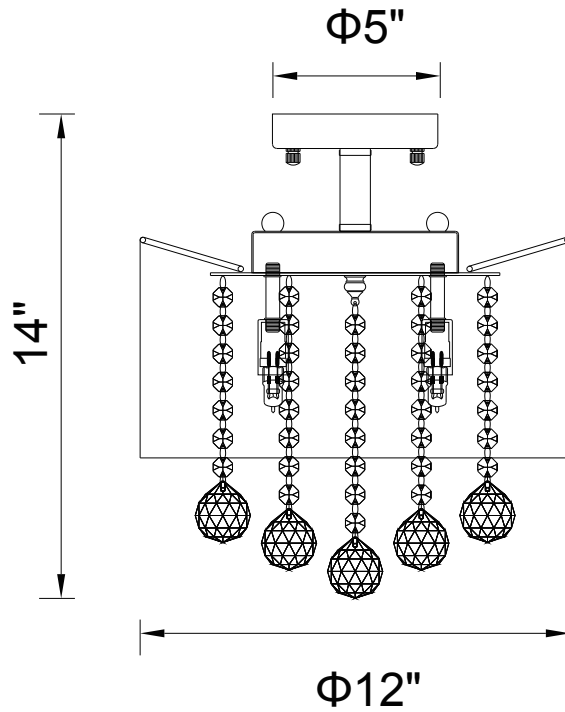

CWI LIGHTING

BRIGHTER LIVING. SIMPLIFIED.

PROJECT: _____

FIXTURE TYPE: _____

LOCATION: _____

CONTACT/PHONE: _____

Item	5062C12C
Collection	RADIANT
Finish	Chrome
Glass	-----
Crystal	Clear
Input	120V AC,60HZ,AC

Shade	White
Length/Dia.	12"
Width/Ext.	-----
Height	14"
Maximum	-----
Lumens	-----

Light Source	G9
Bulb Info.	3×60W
Included	-----
Dimmable	No
Color	-----
Weight	-----