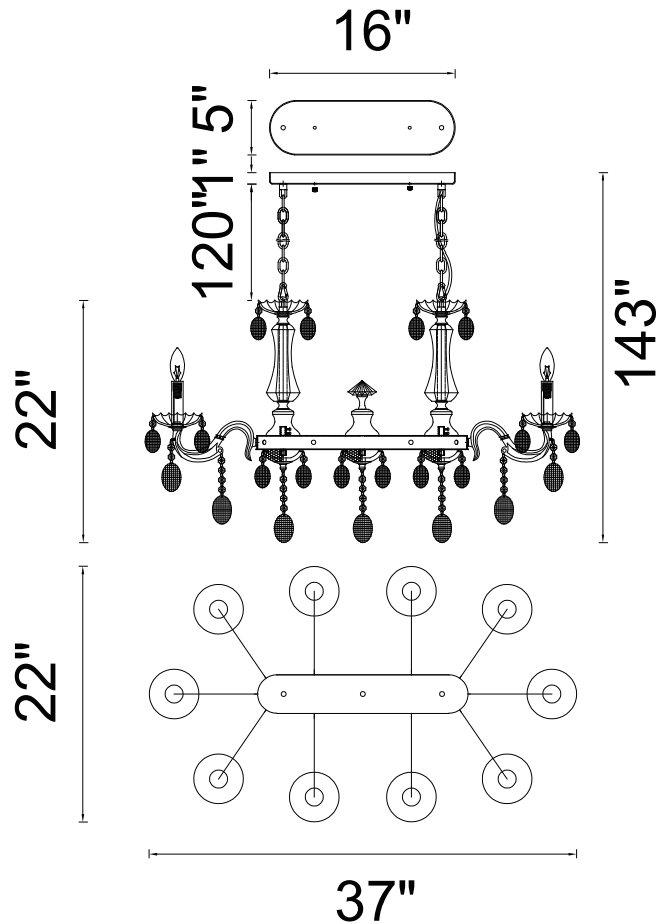

CWI LIGHTING

BRIGHTER LIVING. SIMPLIFIED.

PROJECT: _____

FIXTURE TYPE: _____

LOCATION: _____

CONTACT/PHONE: _____

Item	2016P37C-10
Collection	FLAWLESS
Finish	Chrome
Glass	-----
Crystal	Clear
Input	120V AC,60HZ,AC

Shade	-----
Length/Dia.	37"
Width/Ext.	22"
Height	22"
Maximum	143"
Lumens	-----

Light Source	E12
Bulb Info.	10x60W
Included	-----
Dimmable	No
Color	-----
Weight	