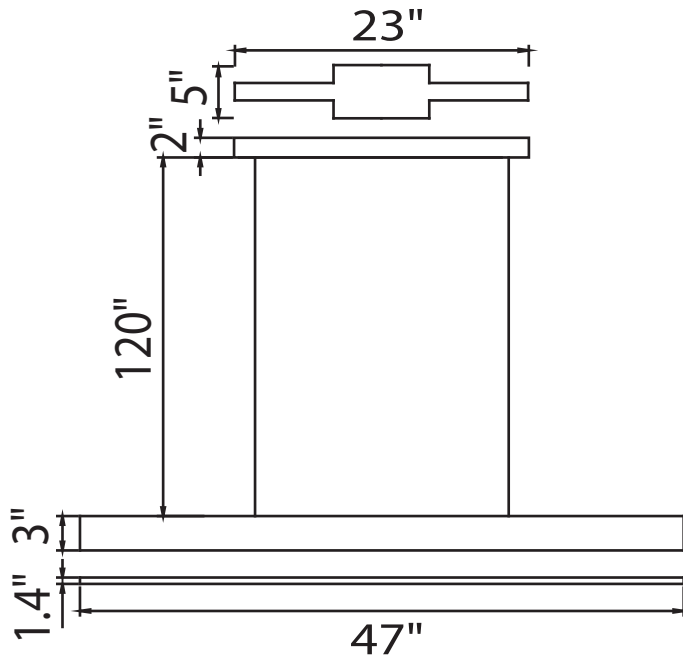

PROJECT: _____

FIXTURE TYPE: _____

LOCATION: _____

CONTACT/PHONE: _____

Item	1701P47-101
Collection	Pienza
Finish	Black
Glass	-----
Crystal	-----
Input	120V AC, 60HZ

Shade	-----
Length/Dia.	47"
Width/Ext.	1.4"
Height	3"
Maximum	125"
Lumens	1560

Light Source	LED
Bulb Info.	30W
Included	-----
Dimmable	Yes
Color	3000K
Weight	8 Lbs