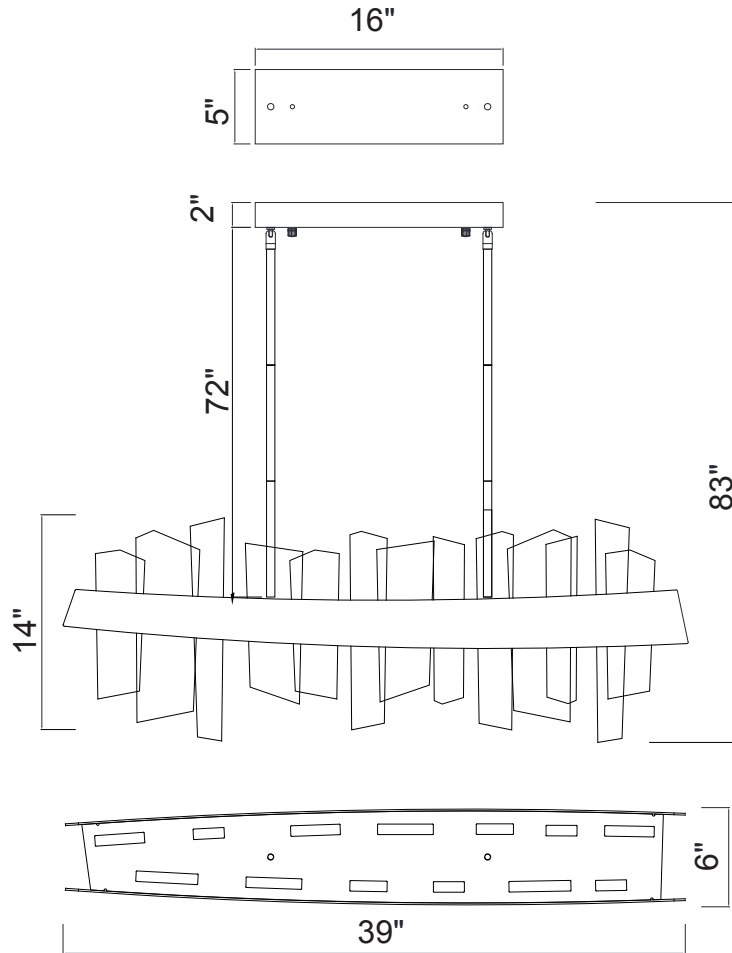

PROJECT: \_\_\_\_\_  
 FIXTURE TYPE: \_\_\_\_\_  
 LOCATION: \_\_\_\_\_  
 CONTACT/PHONE: \_\_\_\_\_

Item	1246P39-101
Collection	GUADIANA
Finish	Black+Stain Gold
Glass	Clear
Crystal	-----
Input	120V AC,60HZ,AC

Shade	-----
Length/Dia.	39"
Width/Ext.	6"
Height	14"
Maximum	83"
Lumens	1872

Light Source	LED
Bulb Info.	36W
Included	-----
Dimmable	Yes
Color	3000K
Weight	