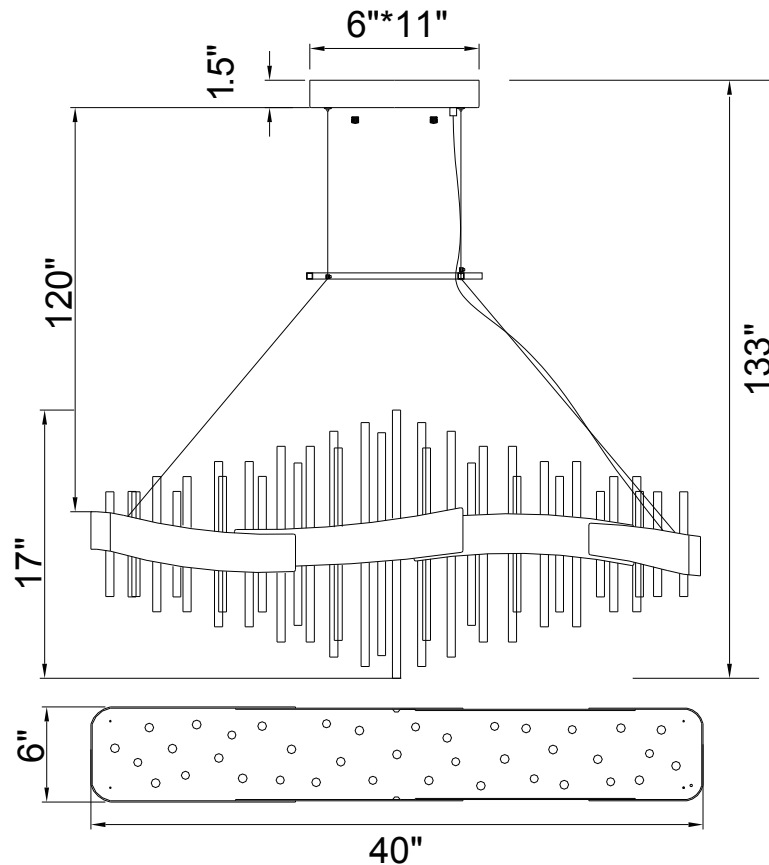

PROJECT: _____

FIXTURE TYPE: _____

LOCATION: _____

CONTACT/PHONE: _____

Item	1245P40-602
Collection	
Finish	Satain Gold
Acrylic	-----
Glass	Clear
Input	120V AC,60HZ,AC

Shade	-----
Length/Dia.	40"
Width/Ext.	6"
Height	17"
Maximum	133
Lumens	2340

Light Source	LED
Bulb Info.	45W
Included	-----
Dimmable	Yes
Color	3000K
Weight	