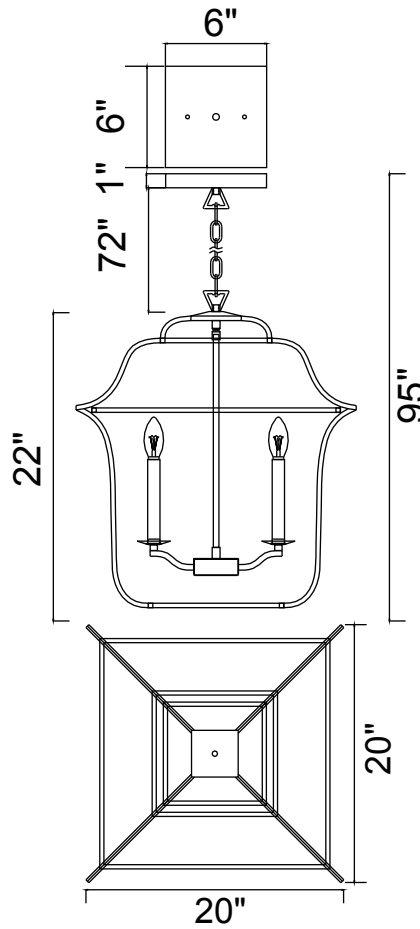

PROJECT: _____

FIXTURE TYPE: _____

LOCATION: _____

CONTACT/PHONE: _____

Item	1223P20-6-602
Collection	TUDOR
Finish	Satin Gold+Black
Glass	-----
Crystal	-----
Input	120V AC,60HZ,AC

Shade	-----
Length/Dia.	20"
Width/Ext.	20"
Height	16"
Maximum	95"
Lumens	-----

Light Source	E12
Bulb Info.	6×60W
Included	-----
Dimmable	Yes
Color	-----
Weight	-----