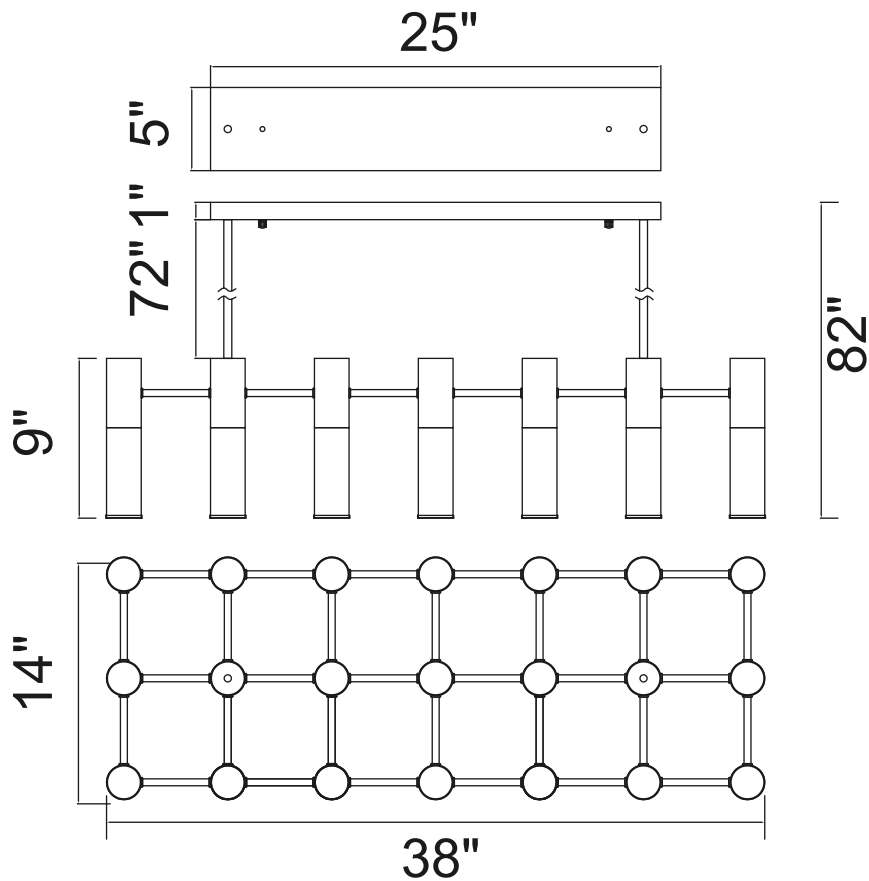

PROJECT: \_\_\_\_\_

FIXTURE TYPE: \_\_\_\_\_

LOCATION: \_\_\_\_\_

CONTACT/PHONE: \_\_\_\_\_

Item	1221P38-21-625
Collection	PIPES
Finish	Brass
Glass	Frosted
Crystal	-----
Input	120V AC,60HZ,AC

Shade	-----
Length/Dia.	38"
Width/Ext.	14"
Height	9"
Maximum	82"
Lumens	-----

Light Source	LED G9
Bulb Info.	21×5W
Included	-----
Dimmable	Yes
Color	-----
Weight	