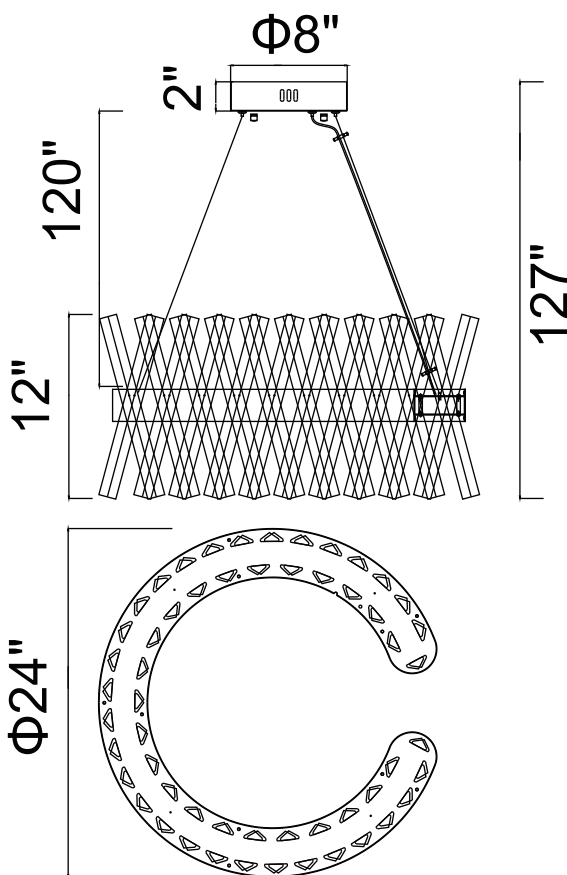

PROJECT: \_\_\_\_\_

FIXTURE TYPE: \_\_\_\_\_

LOCATION: \_\_\_\_\_

CONTACT/PHONE: \_\_\_\_\_

Item	1220P24-601-C
Collection	Pending
Finish	Chrome
Glass	-----
Crystal	Clear
Input	120V AC,60HZ,AC

Shade	-----
Length/Dia.	24"
Width/Ext.	24"
Height	12"
Maximum	127"
Lumens	-----

Light Source	LED
Bulb Info.	74W
Included	-----
Dimmable	Yes
Color	3000K
Weight	