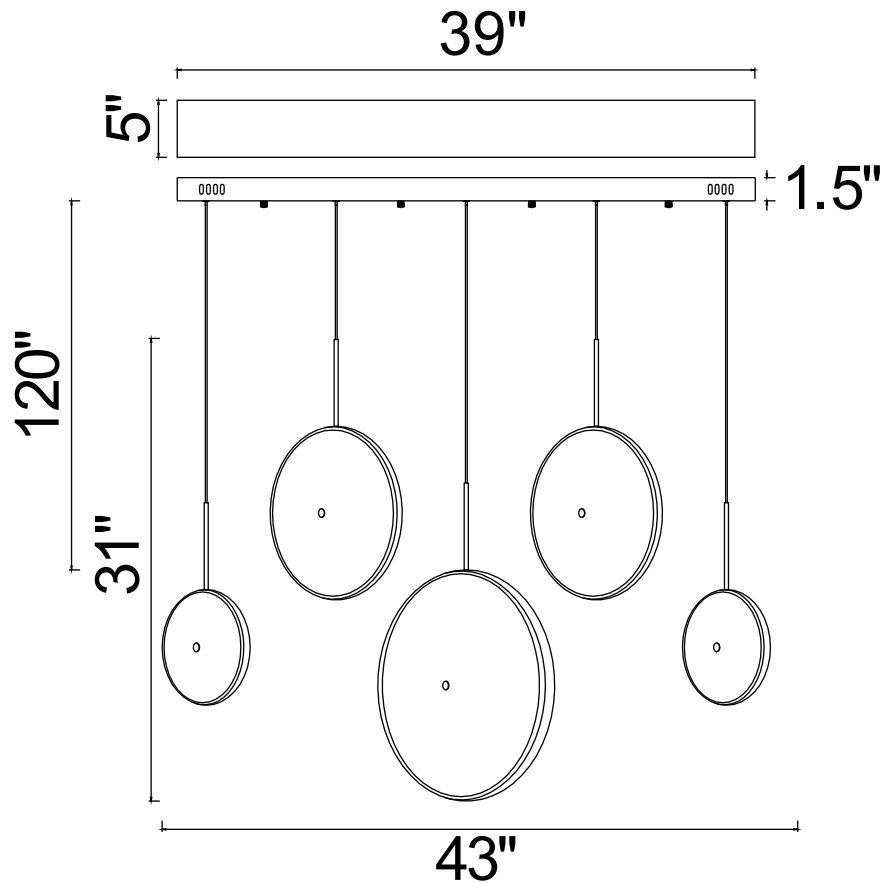

PROJECT: _____

FIXTURE TYPE: _____

LOCATION: _____

CONTACT/PHONE: _____

Item	1204P43-5-625
Collection	OVNI
Finish	Brass
Acrylic	Acrylic
Crystal	-----
Input	120V AC,60HZ,AC

Shade	-----
Length/Dia.	43"
Width/Ext.	5"
Height	31"
Maximum	"
Lumens	1664

Light Source	LED
Bulb Info.	32W
Included	-----
Dimmable	Yes
Color	3000K
Weight	