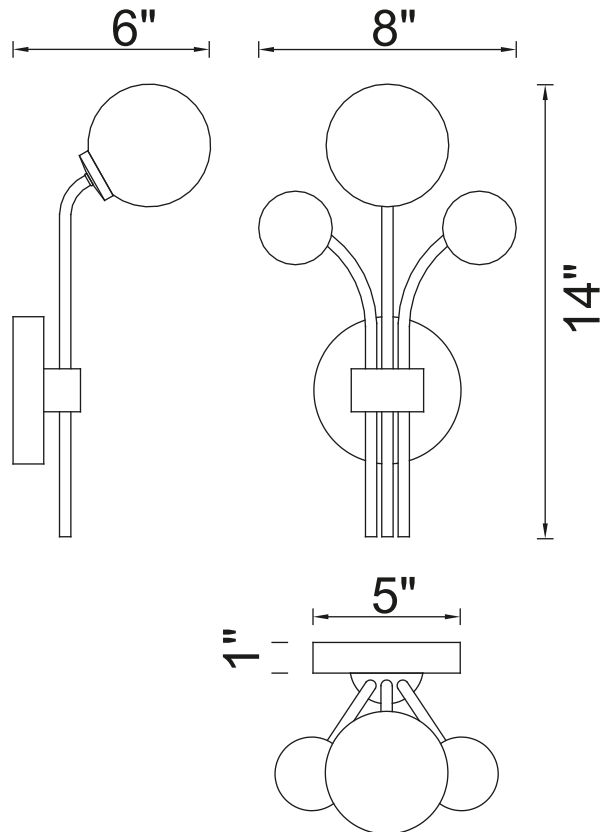

PROJECT: _____

FIXTURE TYPE: _____

LOCATION: _____

CONTACT/PHONE: _____

Item	1125W8-1-268
Collection	ELEMENT
Finish	Sungold
Glass	Frosted
Crystal	-----
Input	120V AC,60HZ,AC

Shade	-----
Length/Dia.	8"
Width/Ext.	6"
Height	14"
Maximum	-----
Lumens	-----

Light Source	LED G9
Bulb Info.	1×MAX7W
Included	-----
Dimmable	Yes
Color	-----
Weight	