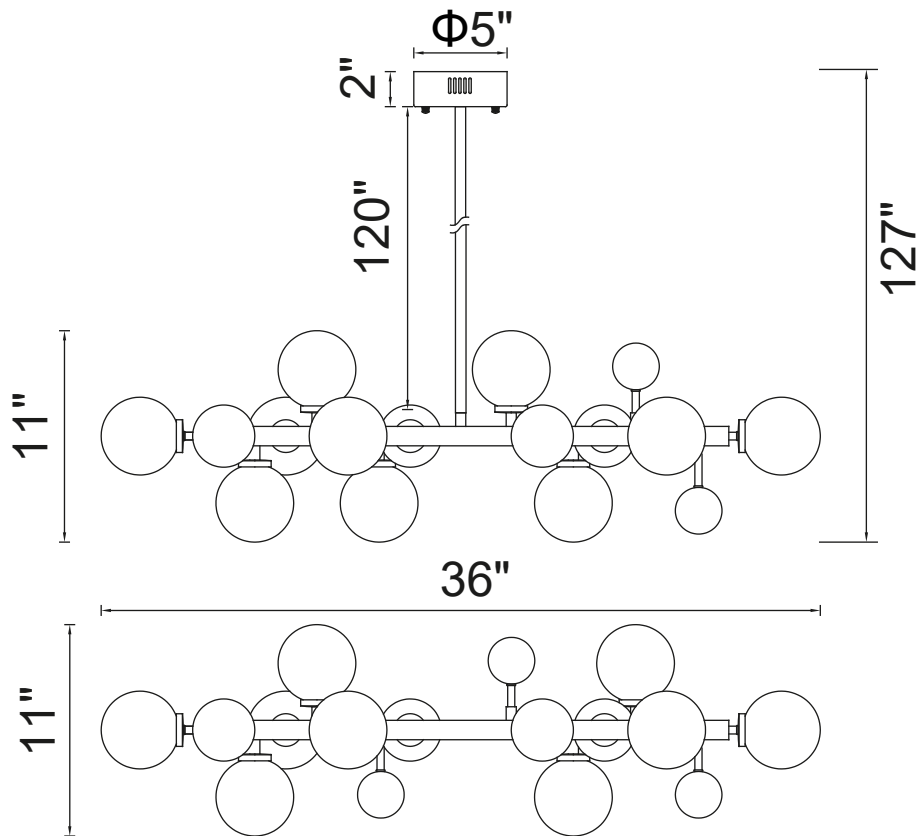

PROJECT: _____

FIXTURE TYPE: _____

LOCATION: _____

CONTACT/PHONE: _____

Item	1125P36-10-613
Collection	ELEMENT
Finish	Polished Nickel
Glass	Frosted
Crystal	-----
Input	120V AC,60HZ,AC

Shade	-----
Length/Dia.	36"
Width/Ext.	11"
Height	11"
Maximum	-----
Lumens	-----

Light Source	G9
Bulb Info.	10×MAX 7W
Included	-----
Dimmable	Yes
Color	-----
Weight	