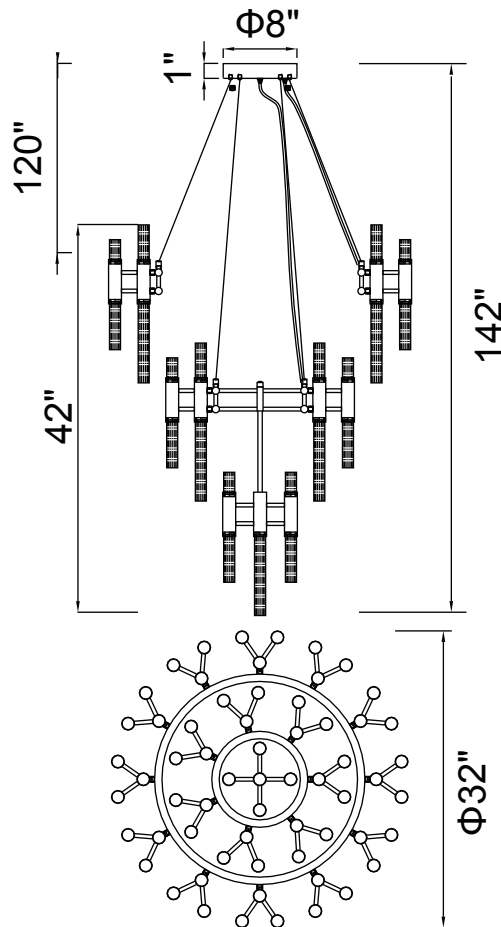

PROJECT: _____

FIXTURE TYPE: _____

LOCATION: _____

CONTACT/PHONE: _____

Item	1120P32-123-625
Collection	ORGUE
Finish	Brass
Glass	Clear
Crystal	-----
Input	120V AC,60HZ,AC

Shade	-----
Length/Dia.	32"
Width/Ext.	32"
Height	42"
Maximum	142"
Lumens	-----

Light Source	LED G9
Bulb Info.	123×5W
Included	-----
Dimmable	Yes
Color	-----
Weight	