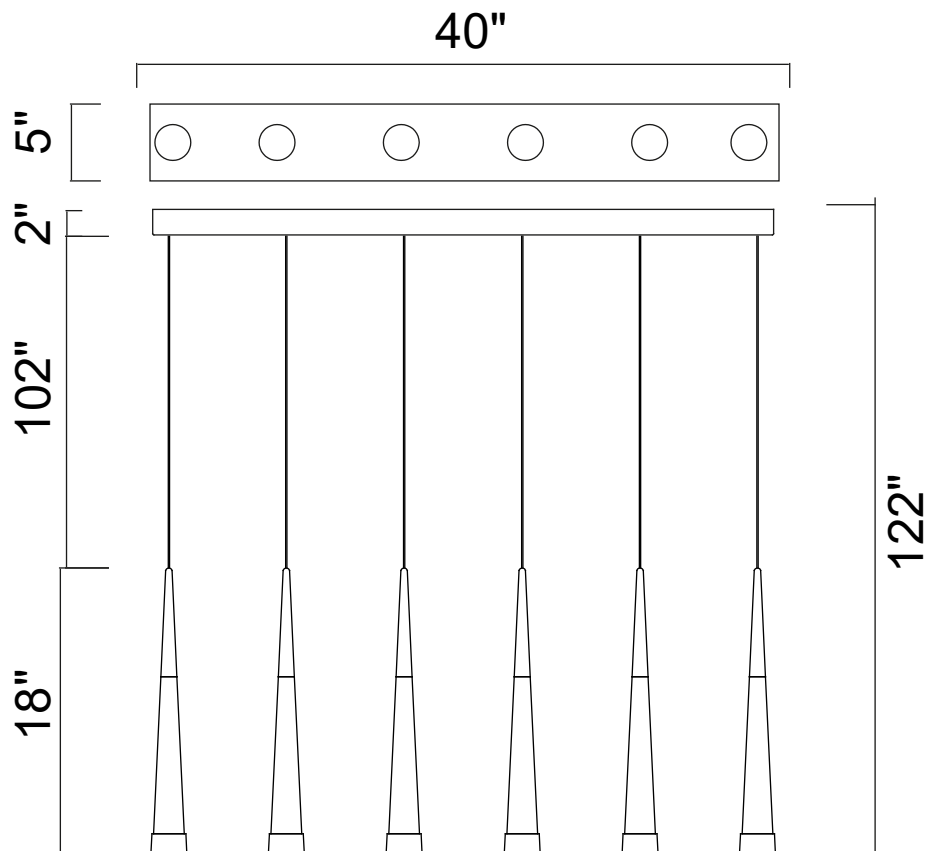

PROJECT: _____

FIXTURE TYPE: _____

LOCATION: _____

CONTACT/PHONE: _____

Item	1103P40-6-602
Collection	ANDES
Finish	Satin Gold
Acrylic	Frosted
Crystal	-----
Input	120V AC,60HZ,AC

Shade	-----
Length/Dia.	40"
Width/Ext.	5"
Height	18"
Maximum	122"
Lumens	-----

Light Source	LED
Bulb Info.	30W
Included	-----
Dimmable	Yes
Color	3000K
Weight	