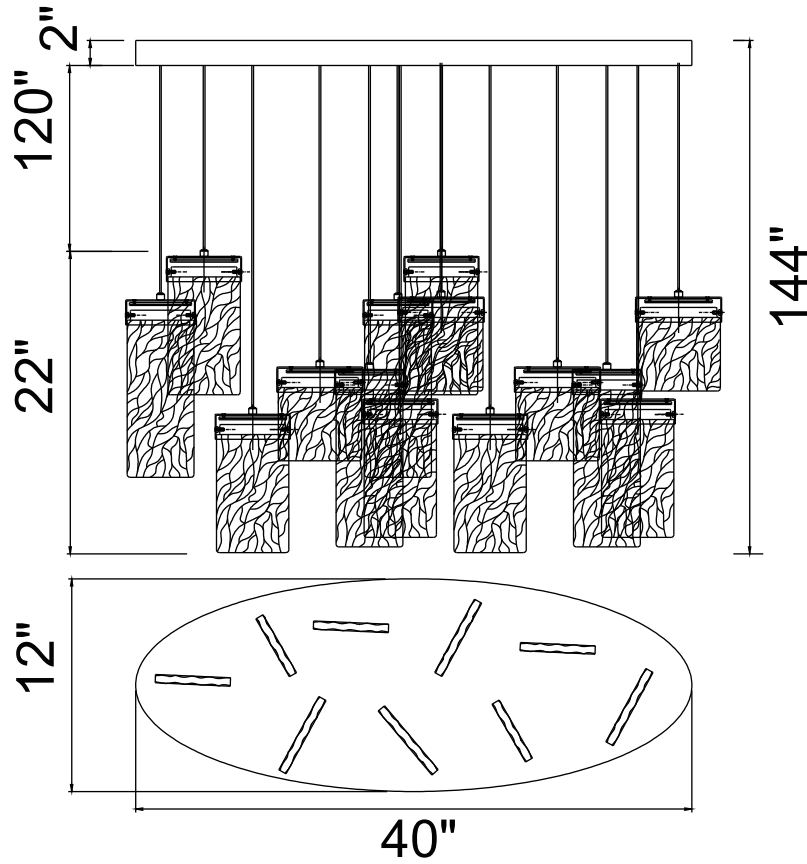

PROJECT: _____
 FIXTURE TYPE: _____
 LOCATION: _____
 CONTACT/PHONE: _____

Item	1090P40-10-269-0
Collection	CAROLINA
Finish	Pewter
Glass	Clear
Crystal	-----
Input	120V AC,60HZ,AC

Shade	-----
Length/Dia.	24"
Width/Ext.	10"
Height	22"
Maximum	144"
Lumens	3000

Light Source	LED
Bulb Info.	50W
Included	-----
Dimmable	Yes
Color	3000K
Weight	15.0KG

CWILIGHTING
www.cwilighting.com
Info@cwilighting.com

140 Steelcase Rd.W.
 Markham ON. L3R 3J9 Canada
 Tel: 905 940 4999
 Toll: 1-877-564-6034
 Fax: 905-940-0126
 Toll Fax: 1-866-840-2796